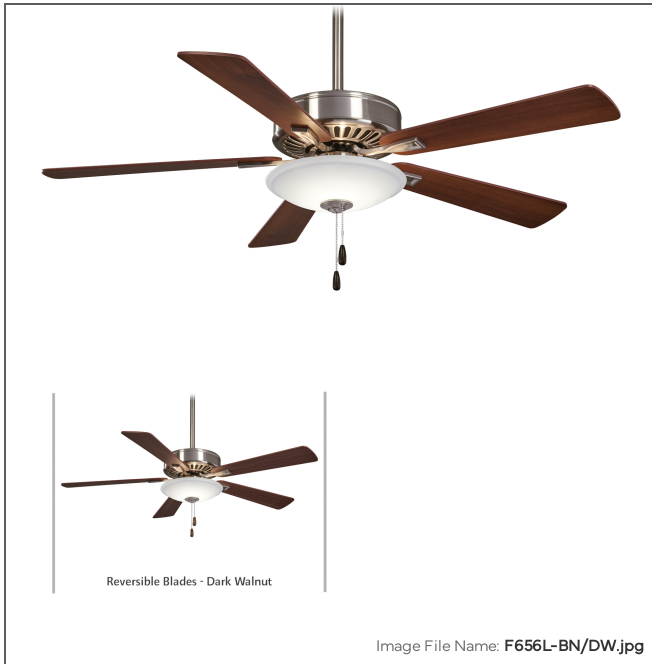

MINKA

AIRE

Contractor Uni-Pack - 52" LED Ceiling Fan

Item #:	F656L-BN/DW
UPC Code:	706411054174
Collection:	Contractor
Category:	Interior
Product Type:	Fan
Subtype:	Ceiling Fan
Descriptive Finish 1:	Brushed Nickel
ETL Certificate:	4000048
Environment Location:	Dry
Warranty Text:	Lifetime

LED

LED

MEASUREMENTS

Length:	52
Width:	52
Height:	14.5
Product Weight:	18.47
Ceiling to Blade:	10
Ceiling to Lowest Point:	14.5
Downrod Included:	Yes
Downrod Length 1:	6
Downrod Width 1:	0.75
Cord Length:	80
Wire Length:	80
Blade Finish:	Medium Maple/Dark Walnut
Blade Material:	Plywood
Slope:	Yes
Reversible Rotation:	Yes
Number of Blades:	5
Blade Pitch:	12
Blade Sweep:	52
Reversible Blades:	No
Number of Speeds:	3
Motor Size:	172x14mm
Motor Type:	AC

	Low	L/M	Medium	M/H	High
RPM	62				212
Amps	0.22				0.6
Watts	8.81				72.24
CFM	1436				5089
CFM/Watts	160.07				70.46

LAMPING

Light Type 1:	LED
LED:	Yes
Bulb Base 1:	Integrated
Bulb Type 1:	LED
Number of Bulbs:	1
Bulb Included:	Yes
Bulb Wattage:	30
Dimmable:	No
Initial Lumens:	1833
Delivered Lumens:	2034.2
Bulb Color Temperature:	3000
Color Rendering Index:	93
Rated Life Hours:	30000
Light Kit Compatible:	No
Light Kit Included:	Yes
Light Kit Adapter:	24W LED

CONTROLS

Pull Chain Control:	Yes
Remote Included:	No
Compatible Remote Controls:	RCS213 when used with Receiver L001021500S
Wall Control Included:	No
Compatible Wall Controls:	WCS213 when used with Receiver L001021500S
Integrated Smart Control:	No

GLASS

Shade Length 1:	12.25
Shade Width 1:	12.25
Shade Finish:	Frosted White
Shade Material:	Glass

SHIPPING

Case Pack:	1
Ship Length:	26.5
Ship Width:	14.25
Ship Height:	8.63
Ship Weight:	21.71
Ship Volume:	1.886
Small Parcel:	Yes