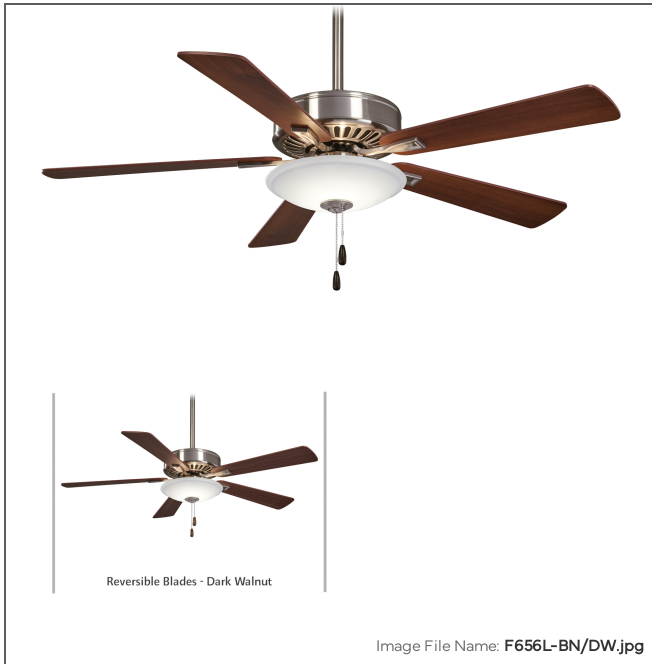

MINKA

AIRE

Contractor Uni-Pack - 52" LED Ceiling Fan

| | |
|-----------------------|----------------|
| Item #: | F656L-BN/DW |
| UPC Code: | 706411054174 |
| Collection: | Contractor |
| Category: | Interior |
| Product Type: | Fan |
| Subtype: | Ceiling Fan |
| Descriptive Finish 1: | Brushed Nickel |
| ETL Certificate: | 4000048 |
| Environment Location: | Dry |
| Warranty Text: | Lifetime |

LED

LED

MEASUREMENTS

| | |
|--------------------------|--------------------------|
| Length: | 52 |
| Width: | 52 |
| Height: | 14.5 |
| Product Weight: | 18.47 |
| Ceiling to Blade: | 10 |
| Ceiling to Lowest Point: | 14.5 |
| Downrod Included: | Yes |
| Downrod Length 1: | 6 |
| Downrod Width 1: | 0.75 |
| Cord Length: | 80 |
| Wire Length: | 80 |
| Blade Finish: | Medium Maple/Dark Walnut |
| Blade Material: | Plywood |
| Slope: | Yes |
| Reversible Rotation: | Yes |
| Number of Blades: | 5 |
| Blade Pitch: | 12 |
| Blade Sweep: | 52 |
| Reversible Blades: | No |
| Number of Speeds: | 3 |
| Motor Size: | 172x14mm |
| Motor Type: | AC |

GLASS

| | |
|-----------------|---------------|
| Shade Length 1: | 12.25 |
| Shade Width 1: | 12.25 |
| Shade Finish: | Frosted White |
| Shade Material: | Glass |

SHIPPING

| | |
|---------------|-------|
| Case Pack: | 1 |
| Ship Length: | 26.5 |
| Ship Width: | 14.25 |
| Ship Height: | 8.63 |
| Ship Weight: | 21.71 |
| Ship Volume: | 1.886 |
| Small Parcel: | Yes |