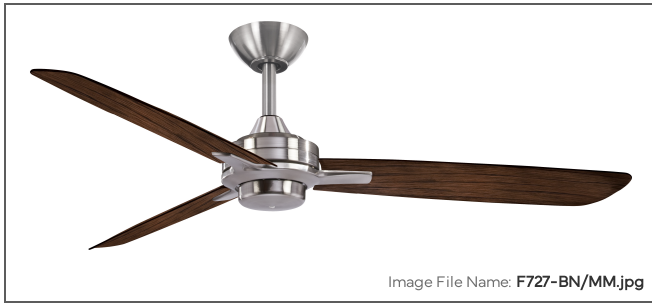

MINKA

AIRE

Image File Name: F727-BN/MM.jpg

Rudolph - 52" Ceiling Fan

Item #:	F727-BN/MM
UPC Code:	706411054501
Collection:	Rudolph
Category:	Interior
Product Type:	Fan
Subtype:	Ceiling Fan
Descriptive Finish 1:	Brushed Nickel
ETL Certificate:	4000048
Warranty Text:	Lifetime

MEASUREMENTS

Length:	52
Width:	52
Height:	13.5
Product Weight:	13.45
Ceiling to Blade:	10.25
Ceiling to Lowest Point:	13.5
Downrod Included:	Yes
Downrod Length 1:	6
Downrod Width 1:	0.75
Cord Length:	80
Wire Length:	80
Blade Finish:	Medium Maple
Blade Material:	ABS
Slope:	Yes
Reversible Rotation:	Yes
Number of Blades:	3
Blade Pitch:	14
Blade Sweep:	52
Reversible Blades:	No
Number of Speeds:	4
Motor Size:	172x16mm
Motor Type:	AC