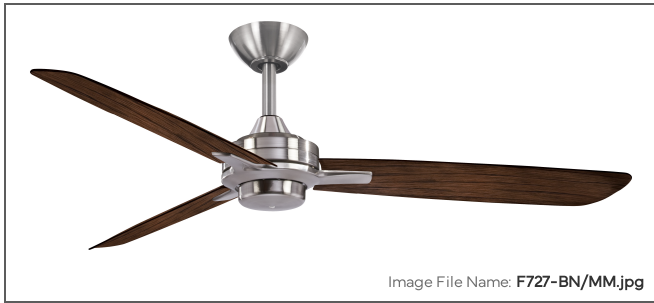

MINKA

AIRE

Rudolph - 52" Ceiling Fan

Item #:	F727-BN/MM
UPC Code:	706411054501
Collection:	Rudolph
Category:	Interior
Product Type:	Fan
Subtype:	Ceiling Fan
Descriptive Finish 1:	Brushed Nickel
ETL Certificate:	4000048
Environment Location:	Dry
Warranty Text:	Lifetime

MEASUREMENTS

Length:	52
Width:	52
Height:	13.5
Product Weight:	13.45
Ceiling to Blade:	10.25
Ceiling to Lowest Point:	13.5
Downrod Included:	Yes
Downrod Length 1:	6
Downrod Width 1:	0.75
Cord Length:	80
Wire Length:	80
Blade Finish:	Medium Maple
Blade Material:	ABS
Slope:	Yes
Reversible Rotation:	Yes
Number of Blades:	3
Blade Pitch:	14
Blade Sweep:	52
Reversible Blades:	No
Number of Speeds:	4
Motor Size:	172x16mm
Motor Type:	AC