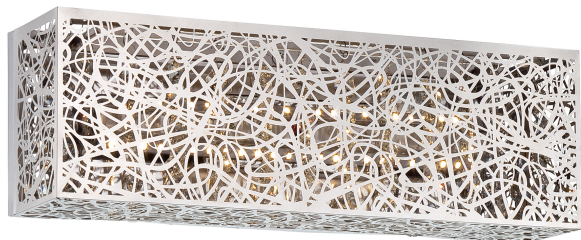

Hidden Gems - LED Bath

Item #:	P6982-077-L
UPC Code:	844349014010
Collection:	Hidden Gems
Category:	Interior
Product Type:	Bath Light
Subtype:	Bath Bar
ETL Certificate:	3195125

LED

LED

ADA Compliant

Damp Location

Title 17

Intertek

ETL Listed

Image File Name: P6982-077-L.jpg

MEASUREMENTS

Width:	15.75
Height:	5.25
Extension:	4
Product Weight:	4.08
Backplate Width:	15.75
Backplate Height:	5
Center to Bottom of Fixture:	2.5
Center to Top of Fixture:	2.5
Wire Length:	7
Hardware Included:	No
Safety Cable Included:	No
Height Adjustable:	No
Slope:	No
Motor Type:	AC

LAMPING

Light Type 1:	Integrated LED
LED:	Yes
Bulb Base 1:	Integrated
Bulb Type 1:	LED
Number of Bulbs:	1
Bulb Included:	Yes
Bulb Wattage:	20
Dimmable:	Yes
Initial Lumens:	2110.2
Delivered Lumens:	908.6
Bulb Color Temperature:	3000
Color Rendering Index:	90
Rated Life Hours:	30000
Photo Cell Included:	No
Uplight:	No
Reverse Capable:	No
Balancing Kit Included:	No
Light Cap Included:	No

GLASS

Shade Length 1:	15.75
Shade Width 1:	5.13
Shade Height 1:	3.38
Shade Finish:	Chrome
Shade Material:	Steel
Shade Quantity:	1

SHIPPING

Ship Length:	17.25
Ship Width:	7
Ship Height:	9.5
Ship Weight:	4.08
Ship Volume:	0.66
Small Parcel:	Yes