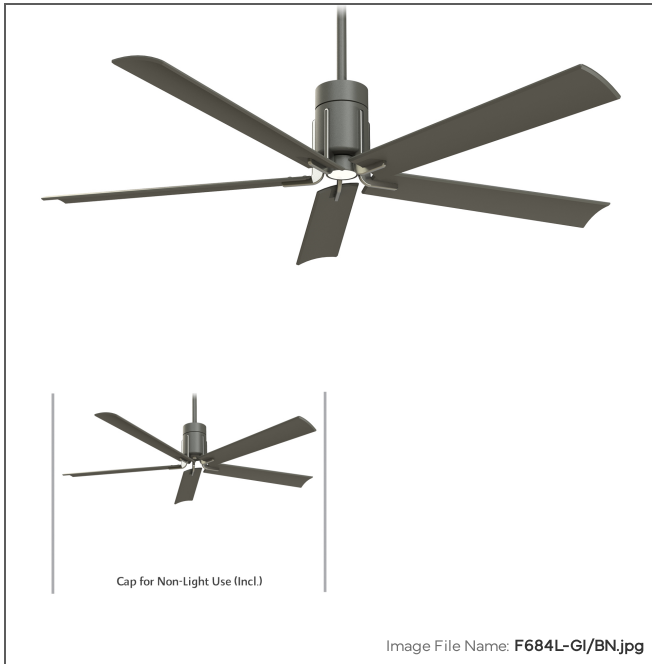

MINKA

AIRE

Clean - LED 60" Ceiling Fan

Item #:	F684L-GI/BN
UPC Code:	706411059056
Collection:	Clean
Category:	Interior
Product Type:	Fan
Subtype:	Ceiling Fan
Descriptive Finish 1:	Grey Iron And Brushed Nickel
ETL Certificate:	4009339
Patents:	U.S. Patent(s): D864,376; D950,040
Warranty Text:	Lifetime

Bond Compatible

LED

LED

ETL Listed

MEASUREMENTS

Length:	60
Width:	60
Height:	16.5
Product Weight:	17.64
Ceiling to Blade:	16.25
Ceiling to Lowest Point:	16.5
Downrod Included:	Yes
Downrod Length 1:	6
Downrod Width 1:	0.75
Cord Length:	80
Wire Length:	80
Blade Finish:	Grey Iron
Blade Material:	ABS
Slope:	Yes
Reversible Rotation:	Yes
Number of Blades:	5
Blade Pitch:	12
Blade Sweep:	60
Blade Length:	60
Reversible Blades:	No
Number of Speeds:	6
Motor Size:	123x30mm
Motor Type:	DC

Shade Finish:	Etched White
Shade Material:	Glass
Shade Quantity:	1

SHIPPING

Cartons Per Unit:	1
Case Pack:	1
Ship Length:	29.38
Ship Width:	15.25
Ship Height:	11.63
Ship Weight:	21.87
Ship Volume:	3.015
Small Parcel:	Yes