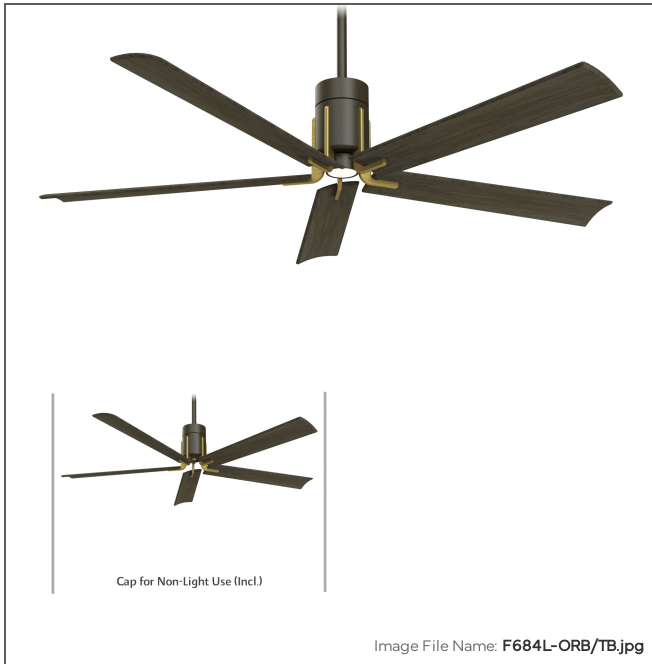

MINKA

AIRE

Clean - LED 60" Ceiling Fan

Item #:	F684L-ORB/TB
UPC Code:	706411059599
Collection:	Clean
Category:	Interior
Product Type:	Fan
Subtype:	Ceiling Fan
Descriptive Finish 1:	Oil Rubbed Bronze And Toned Brass
ETL Certificate:	4009339
Environment Location:	Dry
Patents:	U.S. Patent(s): D864,376; D950,040
Warranty Text:	Lifetime

Bond Compatible

LED

LED

ETL Listed

MEASUREMENTS

Length:	60
Width:	60
Height:	16.5
Product Weight:	17.64
Ceiling to Blade:	16.25
Ceiling to Lowest Point:	16.5
Downrod Included:	Yes
Downrod Length 1:	6
Downrod Width 1:	0.75
Cord Length:	80
Wire Length:	80
Blade Finish:	Urban Walnut
Blade Material:	ABS
Slope:	Yes
Reversible Rotation:	Yes
Number of Blades:	5
Blade Pitch:	12
Blade Sweep:	60
Blade Length:	60
Reversible Blades:	No
Number of Speeds:	6
Motor Size:	123x30mm
Motor Type:	DC

Shade Finish:	Etched White
Shade Material:	Glass
Shade Quantity:	1

SHIPPING

Cartons Per Unit:	1
Case Pack:	1
Ship Length:	29.38
Ship Width:	15.25
Ship Height:	11.63
Ship Weight:	21.87
Ship Volume:	3.015
Small Parcel:	Yes