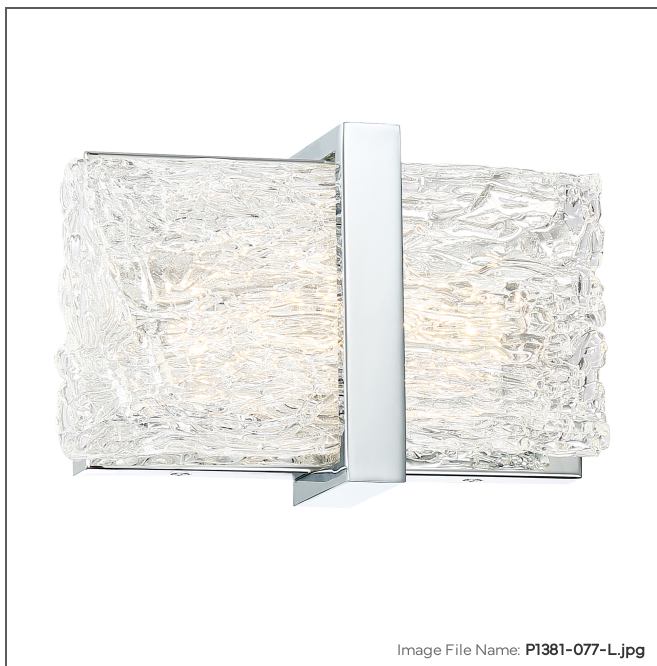

Forest Ice II - 7W LED Bath Wall Sconce

Item #:	P1381-077-L
UPC Code:	844349025719
Collection:	Forest Ice II
Category:	Interior
Product Type:	Bath Light
Subtype:	Bath Sconce
Descriptive Finish 1:	Chrome
ETL Certificate:	4006873

LED

LED

ADA Compliant

Damp Location

ETL Listed

Image File Name: P1381-077-L.jpg

MEASUREMENTS

Width:	8
Height:	5.5
Extension:	2.88
Product Weight:	2.76
Backplate Width:	8
Backplate Height:	4.75
Center to Bottom of Fixture:	2.75
Center to Top of Fixture:	2.75
Cord Length:	7
Wire Length:	7
Hardware Included:	No
Safety Cable Included:	No
Height Adjustable:	No
Slope:	No

LAMPING

Light Type 1:	LED
LED:	Yes
Bulb Base 1:	Integrated
Bulb Type 1:	Integrated LED
Bulb Included:	No
Bulb Wattage:	7
Dimmable:	Yes
Initial Lumens:	498
Delivered Lumens:	359
Bulb Color Temperature:	3000
Color Rendering Index:	93
Rated Life Hours:	30000
Photo Cell Included:	No
Uplight:	No
Reverse Capable:	No
Balancing Kit Included:	No
Light Cap Included:	No

GLASS

Shade Length 1:	8
Shade Width 1:	4.4
Shade Height 1:	0.4
Shade Finish:	Ice Glass
Shade Material:	Glass
Shade Quantity:	1
Shade SKU 1:	PG1381

SHIPPING

Cartons Per Unit:	1
Case Pack:	4
Ship Length:	11.13
Ship Width:	7.13
Ship Height:	5.88
Ship Weight:	3.52
Ship Volume:	0.27
Small Parcel:	Yes