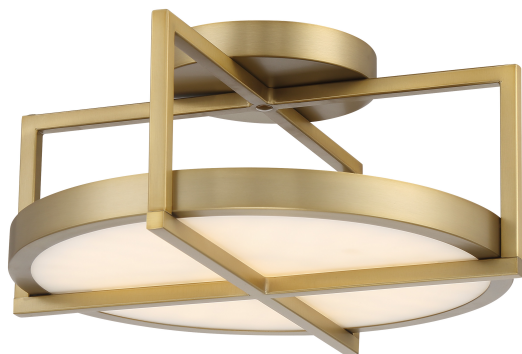

Boada - 14" LED Semi Flush

Item #:	5616-695-L
UPC Code:	747396123127
Collection:	Boada
Category:	Interior
Product Type:	Semi-Flush Mount
Subtype:	Semi-Flush Mount
Descriptive Finish 1:	Soft Brass
ETL Certificate:	3057374

LED

LED

Damp Location

ETL Listed

Image File Name: 5616-695-L.jpg

MEASUREMENTS

Width:	14
Height:	6.5
Product Weight:	7.54
Canopy Plate Diameter:	6
Canopy Plate Width:	6
Canopy Plate Height:	1
Cord Length:	7
Wire Length:	7
Hardware Included:	No
Safety Cable Included:	No
Height Adjustable:	No
Slope:	No

GLASS

Shade Width 1:	12.01
Shade Height 1:	0.31
Shade Finish:	Faux Alabaster
Shade Material:	Faux Alabaster
Shade Quantity:	1

SHIPPING

Cartons Per Unit:	1
Case Pack:	1
Ship Length:	15.5
Ship Width:	15.5
Ship Height:	8.75
Ship Weight:	9.81
Ship Volume:	1.217
Small Parcel:	Yes