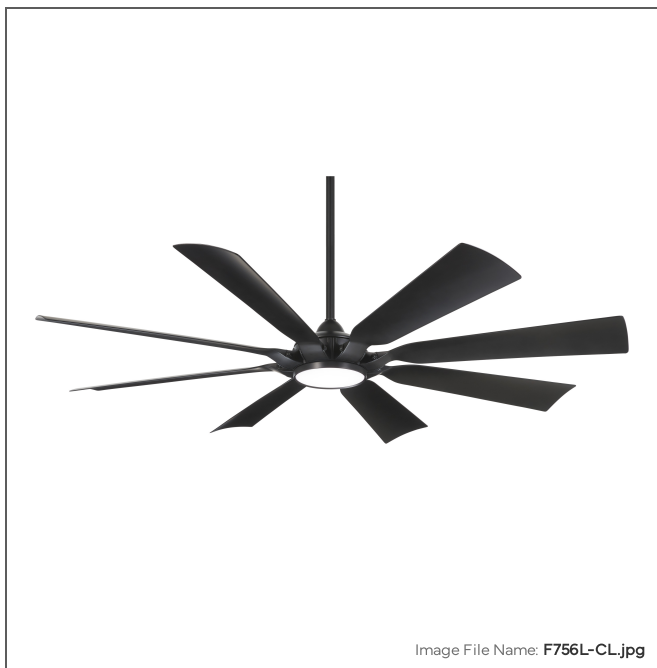

## Future - LED 65" Outdoor Ceiling Fan

Item #:	F756L-CL
UPC Code:	706411069352
Collection:	Future
Category:	Interior, Exterior
Product Type:	Fan
Subtype:	Ceiling Fan
Descriptive Finish 1:	Coal Black
ETL Certificate:	3064964
Environment Location:	Wet

### MEASUREMENTS

Width:	65
Height:	13.63
Product Weight:	24.47
Ceiling to Blade:	10.8
Ceiling to Lowest Point:	13.63
Downrod Included:	Yes
Downrod Length 1:	6
Downrod Width 1:	0.75
Cord Length:	80
Wire Length:	80
Blade Finish:	Coal Black
Blade Material:	ABS
Slope:	Yes
Reversible Rotation:	Yes
Number of Blades:	8
Blade Pitch:	14
Blade Sweep:	65
Blade Length:	65
Reversible Blades:	No
Reverse Switch Location:	Canopy
Number of Speeds:	6
Motor Size:	120x25mm
Motor Type:	DC