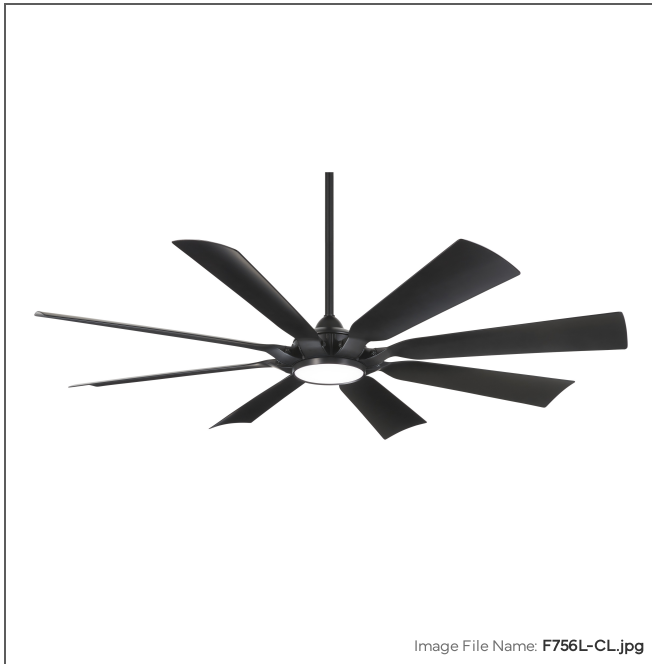

MINKA

AIRE

Future - LED 65" Outdoor Ceiling Fan

Item #:	F756L-CL
UPC Code:	706411069352
Collection:	Future
Category:	Interior, Exterior
Product Type:	Fan
Subtype:	Ceiling Fan
Descriptive Finish 1:	Coal
ETL Certificate:	3064964

Bond Compatible

LED

LED

Wet Location

ETL Listed

MEASUREMENTS

Width:	65
Height:	13.63
Product Weight:	24.47
Ceiling to Blade:	10.8
Ceiling to Lowest Point:	13.63
Downrod Included:	Yes
Downrod Length 1:	6
Downrod Width 1:	0.75
Cord Length:	80
Wire Length:	80
Blade Finish:	Coal
Blade Material:	ABS
Slope:	Yes
Reversible Rotation:	No
Number of Blades:	8
Blade Pitch:	14
Blade Sweep:	65
Blade Length:	65
Reversible Blades:	No
Reverse Switch Location:	Canopy
Number of Speeds:	6
Motor Size:	120x25mm
Motor Type:	DC

GLASS

Shade Finish:	Etched
Shade Material:	PC Lens
Shade Quantity:	1

SHIPPING

Cartons Per Unit:	1
Case Pack:	1
Ship Length:	31.75
Ship Width:	17.75
Ship Height:	12
Ship Weight:	28.6
Ship Volume:	3.914
Small Parcel:	Yes