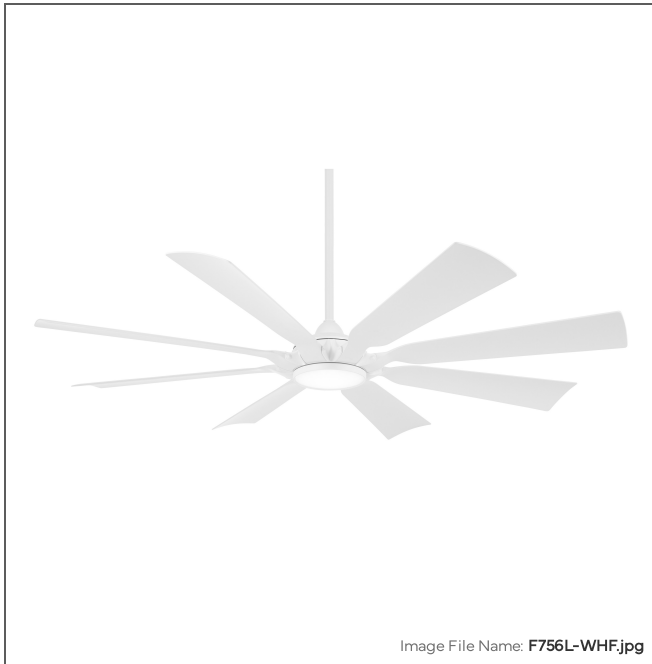

MINKA

AIRE

Future - LED 65" Outdoor Ceiling Fan

Item #:	F756L-WHF
UPC Code:	706411069369
Collection:	Future
Category:	Interior, Exterior
Product Type:	Fan
Subtype:	Ceiling Fan
Descriptive Finish 1:	Flat White
ETL Certificate:	3064964
Environment Location:	Wet

Bond Compatible

LED

LED

Wet Location

ETL Listed

MEASUREMENTS

Width:	65
Height:	13.63
Product Weight:	24.47
Ceiling to Blade:	10.8
Ceiling to Lowest Point:	13.63
Downrod Included:	Yes
Downrod Length 1:	6
Downrod Width 1:	0.75
Cord Length:	80
Wire Length:	80
Blade Finish:	Flat White
Blade Material:	ABS
Slope:	Yes
Reversible Rotation:	Yes
Number of Blades:	8
Blade Pitch:	14
Blade Sweep:	65
Blade Length:	65
Reversible Blades:	No
Reverse Switch Location:	Canopy
Number of Speeds:	6
Motor Size:	120x25mm
Motor Type:	DC

GLASS

Shade Finish:	White
Shade Material:	Polycarbonate Lens
Shade Quantity:	1

SHIPPING

Cartons Per Unit:	1
Case Pack:	1
Ship Length:	31.75
Ship Width:	17.75
Ship Height:	12
Ship Weight:	28.6
Ship Volume:	3.914
Small Parcel:	Yes