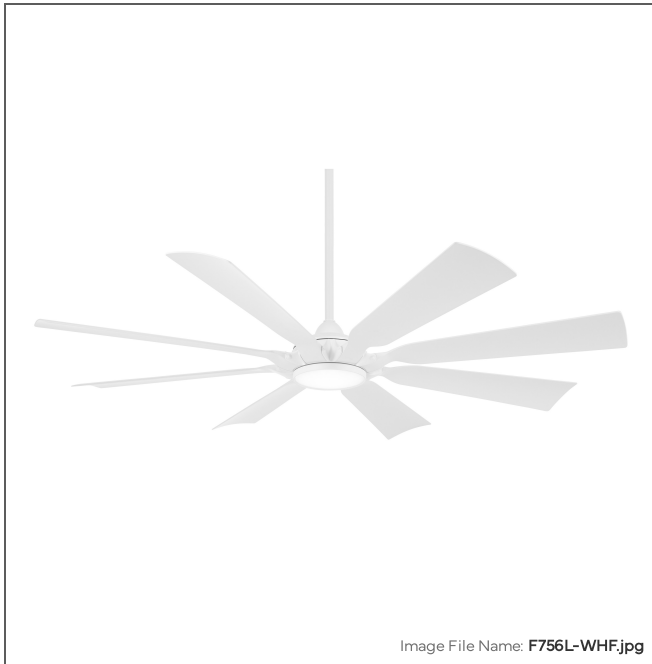

## Future - LED 65" Outdoor Ceiling Fan

Item #:	F756L-WHF
UPC Code:	706411069369
Collection:	Future
Category:	Interior, Exterior
Product Type:	Fan
Subtype:	Ceiling Fan
Descriptive Finish 1:	Flat White
ETL Certificate:	3064964

### MEASUREMENTS

Width:	65
Height:	13.63
Product Weight:	24.47
Ceiling to Blade:	10.8
Ceiling to Lowest Point:	13.63
Downrod Included:	Yes
Downrod Length 1:	6
Downrod Width 1:	0.75
Cord Length:	80
Wire Length:	80
Blade Finish:	Flat White
Blade Material:	ABS
Slope:	Yes
Reversible Rotation:	No
Number of Blades:	8
Blade Pitch:	14
Blade Sweep:	65
Blade Length:	65
Reversible Blades:	No
Reverse Switch Location:	Canopy
Number of Speeds:	6
Motor Size:	120x25mm
Motor Type:	DC