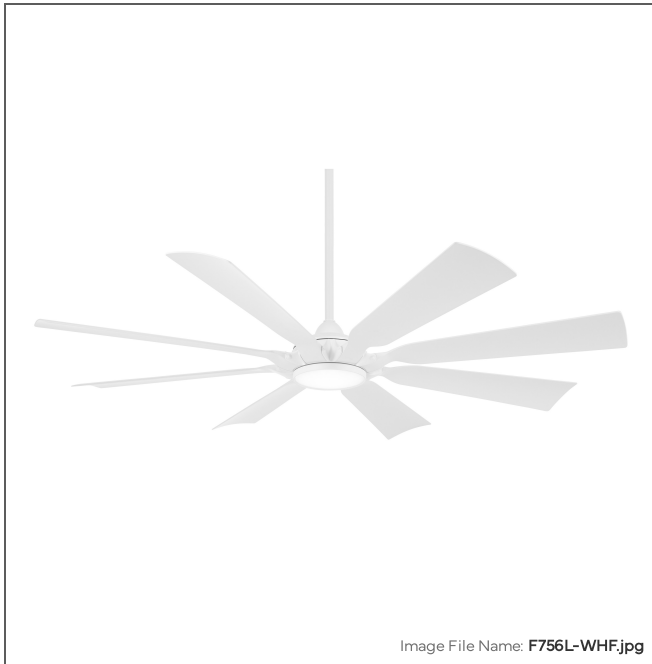

MINKA

AIRE

Future - LED 65" Outdoor Ceiling Fan

Item #:	F756L-WHF
UPC Code:	706411069369
Collection:	Future
Category:	Interior, Exterior
Product Type:	Fan
Subtype:	Ceiling Fan
Descriptive Finish 1:	Flat White
ETL Certificate:	3064964

Bond Compatible

LED

LED

Wet Location

ETL Listed

MEASUREMENTS

Width:	65
Height:	13.63
Product Weight:	24.47
Ceiling to Blade:	10.8
Ceiling to Lowest Point:	13.63
Downrod Included:	Yes
Downrod Length 1:	6
Downrod Width 1:	0.75
Cord Length:	80
Wire Length:	80
Blade Finish:	Flat White
Blade Material:	ABS
Slope:	Yes
Reversible Rotation:	Yes
Number of Blades:	8
Blade Pitch:	14
Blade Sweep:	65
Blade Length:	65
Reversible Blades:	No
Reverse Switch Location:	Canopy
Number of Speeds:	6
Motor Size:	120x25mm
Motor Type:	DC

GLASS

Shade Finish:	White
Shade Material:	Polycarbonate Lens
Shade Quantity:	1

SHIPPING

Cartons Per Unit:	1
Case Pack:	1
Ship Length:	31.75
Ship Width:	17.75
Ship Height:	12
Ship Weight:	28.6
Ship Volume:	3.914
Small Parcel:	Yes