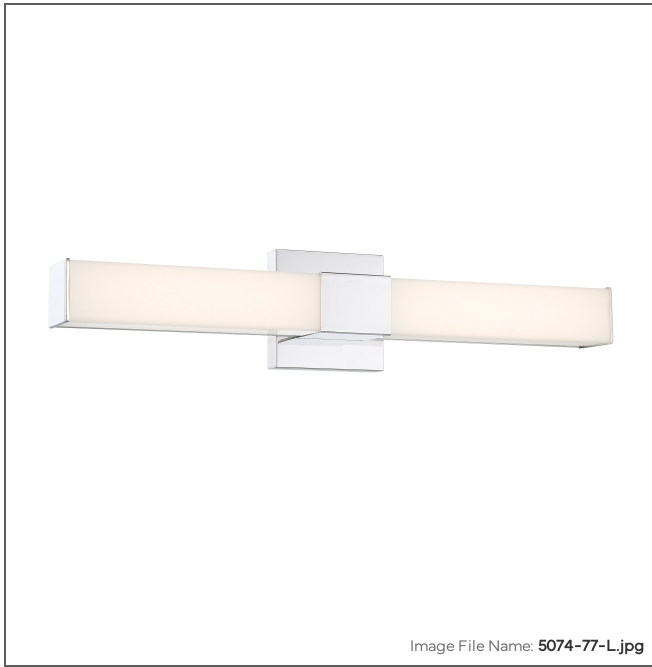

## 24 LED Square Bath Light

Item #:	5074-77-L
UPC Code:	747396125084
Collection:	Vantage
Category:	Interior
Product Type:	Bath Light
Subtype:	Bath Bar
Descriptive Finish 1:	Chrome
ETL Certificate:	5009378

**LED**

LED

ADA Compliant

Damp Location

Title 24

ETL Listed

CCT

### MEASUREMENTS

Width:	24.00
Height:	5.00
Extension:	3.63
Product Weight:	2.56
Backplate Length:	1.00
Backplate Width:	5.00
Backplate Height:	5.00
Center to Bottom of Fixture:	2.50
Center to Top of Fixture:	2.50
Cord Length:	7
Wire Length:	7
Hardware Included:	No
Safety Cable Included:	No
Height Adjustable:	No
Slope:	No

### GLASS

Shade Length 1:	2.38
Shade Width 1:	12.00
Shade Height 1:	2.38
Shade Finish:	White
Shade Material:	Polycarbonate Lens
Shade Quantity:	2