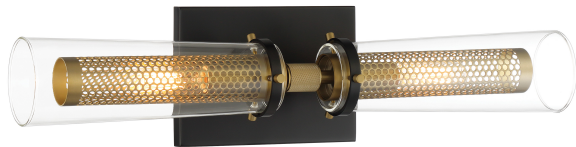

Emmerham 2 Light Wall Sconce

Item #:	2182-726
UPC Code:	747396126395
Collection:	Emmerham
Category:	Interior
Product Type:	Wall Sconce
Subtype:	Wall Sconce
Descriptive Finish 1:	Coal Black
ETL Certificate:	3057374
Environment Location:	Damp

Damp Location

ETL Listed

Image File Name: 2182-726.jpg

MEASUREMENTS

Width:	20.25
Height:	5
Extension:	5
Product Weight:	3.02
Backplate Length:	0.63
Backplate Width:	7
Backplate Height:	5
Center to Bottom of Fixture:	2.5
Center to Top of Fixture:	2.5
Cord Length:	7
Wire Length:	7
Hardware Included:	No
Safety Cable Included:	No
Height Adjustable:	No
Slope:	No

LAMPING

Light Type 1:	Incandescent
LED:	No
Bulb Base 1:	Candelabra - E12
Bulb Type 1:	T8
Number of Bulbs:	2
Bulb Included:	No
Bulb Wattage:	60
Dimmable:	Yes
Photo Cell Included:	No
Uplight:	No
Reverse Capable:	No
Balancing Kit Included:	No
Light Cap Included:	No

GLASS

Shade Width 1:	15.25
Shade Height 1:	7.63
Shade Finish:	Clear
Shade Material:	Glass
Shade Quantity:	2
Shade SKU 1:	G2185

SHIPPING

Cartons Per Unit:	1
Case Pack:	1
Ship Length:	12
Ship Width:	7.25
Ship Height:	13.5
Ship Weight:	4.22
Ship Volume:	0.68
Small Parcel:	Yes