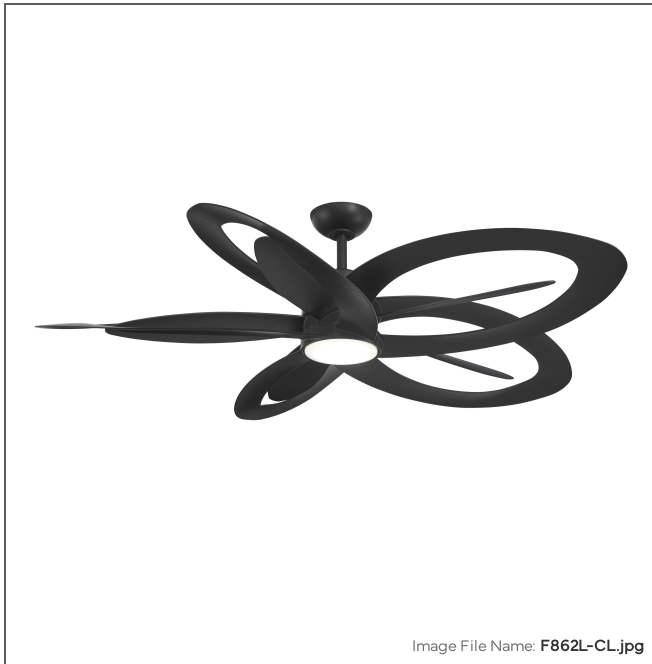

MINKA

AIRE

Pinup - 60" LED Ceiling Fan

Item #:	F862L-CL
UPC Code:	706411070297
Collection:	Pinup
Category:	Interior
Product Type:	Fan
Subtype:	Ceiling Fan
Descriptive Finish 1:	Coal Black
ETL Certificate:	4000048
Warranty Text:	Limited Lifetime

Bond Compatible

LED

LED

EnergyStar®

ETL Listed

MEASUREMENTS

Height:	15.39
Product Weight:	21.3
Ceiling to Blade:	12.5
Ceiling to Lowest Point:	15.39
Downrod Included:	Yes
Downrod Length 1:	6
Downrod Width 1:	0.75
Cord Length:	80
Wire Length:	80
Blade Finish:	Coal
Blade Material:	ABS
Slope:	Yes
Reversible Rotation:	Yes
Number of Blades:	10
Blade Pitch:	18
Blade Sweep:	60
Blade Length:	60
Reversible Blades:	No
Number of Speeds:	6
Motor Size:	172x12mm
Motor Type:	DC

GLASS

Shade Width 1:	7.09
Shade Height 1:	0.94
Shade Finish:	Frosted
Shade Material:	PC Lens
Shade Quantity:	1

SHIPPING

Cartons Per Unit:	1
Case Pack:	1
Ship Length:	36.75
Ship Width:	20.5
Ship Height:	17.75
Ship Weight:	41.25
Ship Volume:	7.739
Small Parcel:	Yes