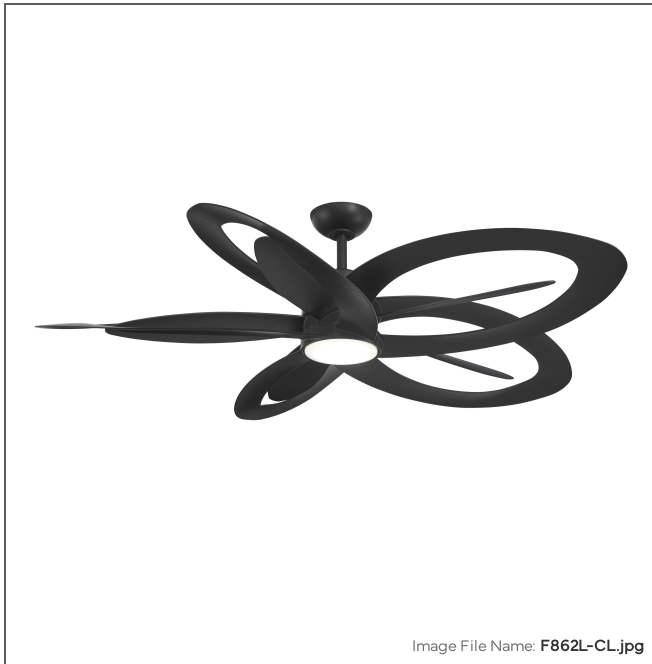

MINKA

AIRE

Pinup - 60" LED Ceiling Fan

Item #:	F862L-CL
UPC Code:	706411070297
Collection:	Pinup
Category:	Interior
Product Type:	Fan
Subtype:	Ceiling Fan
Descriptive Finish 1:	Coal Black
ETL Certificate:	4000048
Environment Location:	Dry
Warranty Text:	Limited Lifetime

Bond Compatible

LED

LED

EnergyStar®

ETL Listed

MEASUREMENTS

Height:	15.39
Product Weight:	21.3
Ceiling to Blade:	12.5
Ceiling to Lowest Point:	15.39
Downrod Included:	Yes
Downrod Length 1:	6
Downrod Width 1:	0.75
Cord Length:	80
Wire Length:	80
Blade Finish:	Coal Black
Blade Material:	ABS
Slope:	Yes
Reversible Rotation:	Yes
Number of Blades:	10
Blade Pitch:	18
Blade Sweep:	60
Blade Length:	60
Reversible Blades:	No
Number of Speeds:	6
Motor Size:	172x12mm
Motor Type:	DC

GLASS

Shade Width 1:	7.09
Shade Height 1:	0.94
Shade Finish:	Frosted
Shade Material:	Polycarbonate Lens
Shade Quantity:	1

SHIPPING

Cartons Per Unit:	1
Case Pack:	1
Ship Length:	36.75
Ship Width:	20.5
Ship Height:	17.75
Ship Weight:	41.25
Ship Volume:	7.739
Small Parcel:	Yes