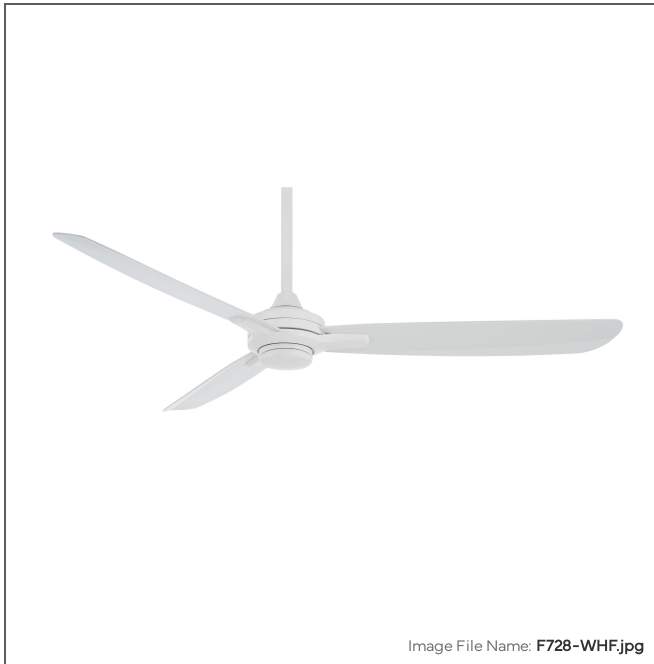

MINKA

AIRE

Rudolph Wet - 60 " Ceiling Fan

Item #:	F728-WHF
UPC Code:	706411070686
Collection:	Rudolph Wet
Category:	Interior, Exterior
Product Type:	Fan
Subtype:	Ceiling Fan
Descriptive Finish 1:	Flat White
ETL Certificate:	4000048

WetLocation

ETL Listed

MEASUREMENTS

Width:	60
Height:	13.75
Product Weight:	11.62
Ceiling to Blade:	9.5
Ceiling to Lowest Point:	13.75
Downrod Included:	Yes
Downrod Length 1:	6
Downrod Width 1:	0.75
Cord Length:	80
Wire Length:	80
Blade Finish:	Flat White
Blade Material:	ABS
Slope:	Yes
Reversible Rotation:	No
Number of Blades:	3
Blade Pitch:	16.7
Blade Sweep:	60
Blade Length:	60
Reversible Blades:	No
Number of Speeds:	6
Motor Size:	145x18mm
Motor Type:	DC