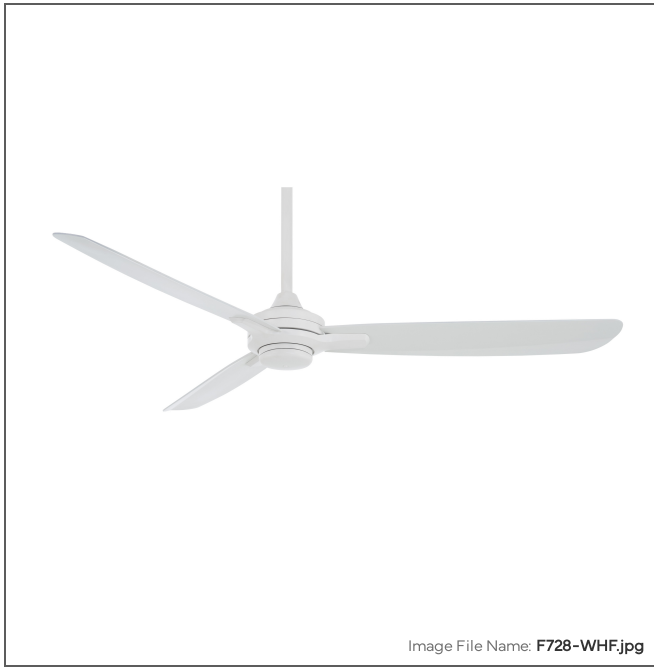

MINKA

AIRE

Rudolph Wet - 60 " Ceiling Fan

Item #:	F728-WHF
UPC Code:	706411070686
Collection:	Rudolph
Category:	Interior, Exterior
Product Type:	Fan
Subtype:	Ceiling Fan
Descriptive Finish 1:	Flat White
ETL Certificate:	4000048

EnergyStar®

WetLocation

Intertek

ETL Listed

MEASUREMENTS

Width:	60
Height:	13.75
Product Weight:	11.62
Ceiling to Blade:	9.5
Ceiling to Lowest Point:	13.75
Downrod Included:	Yes
Downrod Length 1:	6
Downrod Width 1:	0.75
Cord Length:	80
Wire Length:	80
Blade Finish:	Flat White
Blade Material:	ABS
Slope:	Yes
Reversible Rotation:	Yes
Number of Blades:	3
Blade Pitch:	17
Blade Sweep:	60
Blade Length:	60
Reversible Blades:	No
Number of Speeds:	6
Motor Size:	145x18mm
Motor Type:	DC