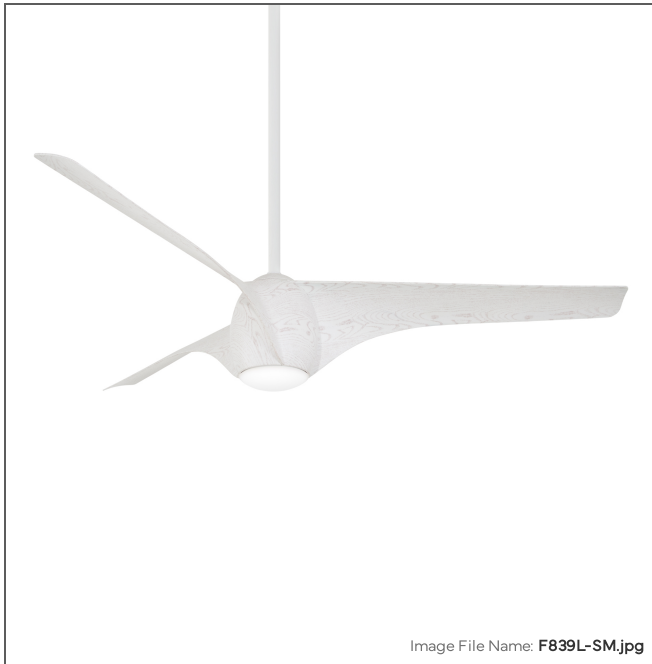

MINKA

AIRE

Airewave - 65" LED Ceiling Fan

Item #:	F839L-SM
UPC Code:	706411070792
Collection:	Airewave
Category:	Interior
Product Type:	Fan
Subtype:	Ceiling Fan
Descriptive Finish 1:	Sterling Maple
ETL Certificate:	3064964
Warranty Text:	Limited Lifetime

LED

LED

Energy Efficient

Title 20

ETL Listed

MEASUREMENTS

Height:	21.11
Product Weight:	14.88
Ceiling to Blade:	12.01
Ceiling to Lowest Point:	21.11
Downrod Included:	Yes
Downrod Length 1:	10
Downrod Width 1:	0.75
Cord Length:	80
Wire Length:	80
Blade Finish:	Sterling Maple
Blade Material:	ABS
Slope:	Yes
Number of Blades:	3
Blade Pitch:	16
Blade Sweep:	65
Blade Length:	65
Reversible Blades:	No
Number of Speeds:	6
Motor Size:	120x25mm
Motor Type:	DC

CONTROLS

Pull Chain Control:	No
Remote Included:	Yes
Remote Control SKU:	RC1000
Wall Control Included:	No
Compatible Wall Controls:	WC1000
Integrated Smart Control:	No

GLASS

Shade Finish:	Etched White
Shade Material:	PC Lens
Shade Quantity:	1