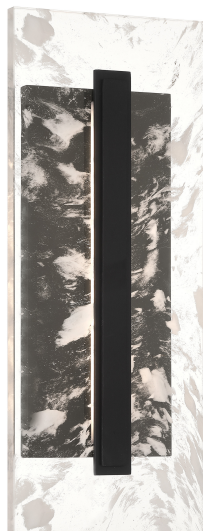

## Temecula 1 LED Light Outdoor

Item #:	77102-66-L
UPC Code:	747396693750
Collection:	Temecula
Category:	Exterior
Product Type:	Wall Light
Subtype:	Wall Sconce
Descriptive Finish 1:	Sand Coal Black
ETL Certificate:	3057374

**LED**

LED

ADA Compliant

Wet Location

ETL Listed

Image File Name: 77102-66-L.jpg

### MEASUREMENTS

Width:	9.75
Height:	24
Extension:	2.75
Product Weight:	16.73
Backplate Length:	0.75
Backplate Width:	7.5
Backplate Height:	17.13
Center to Bottom of Fixture:	12
Center to Top of Fixture:	12
Cord Length:	7
Wire Length:	7
Hardware Included:	No
Safety Cable Included:	No
Height Adjustable:	No
Slope:	No