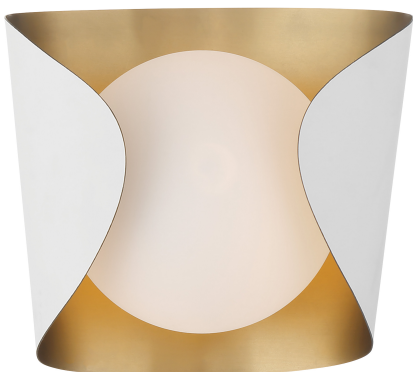

Flare 8.5" 1-Light Vanity

Damp Location

ETL Listed

Image File Name: 3771-893.jpg

Item #:	3771-893
UPC Code:	747396132426
Collection:	Flare
Category:	Interior
Product Type:	Bath Light
Subtype:	Bath Sconce
Descriptive Finish 1:	Sand White
Descriptive Finish 2:	Legacy Brass
ETL Certificate:	3195125

MEASUREMENTS

Width:	8.50
Height:	8.00
Extension:	7.00
Product Weight:	2.30
Backplate Diameter:	5.75
Backplate Width:	0.75
Backplate Height:	0.75
Center to Bottom of Fixture:	4.00
Center to Top of Fixture:	4.00
Wire Length:	7
Hardware Included:	Yes
Safety Cable Included:	No
Height Adjustable:	No
Slope:	No

LAMPING

Light Type 1:	Incandescent
LED:	No
Bulb Base 1:	Candelabra - E12
Bulb Type 1:	B10.5
Number of Bulbs:	1
Bulb Included:	No
Bulb Wattage:	60
Bulb Total Wattage:	60
Dimmable:	Yes
Voltage:	120
Photo Cell Included:	No
Fixture Light Direction:	Ambient
Uplight:	No
Reverse Capable:	Yes
Balancing Kit Included:	No
Light Cap Included:	No

GLASS

Shade Length 1:	6.00
Shade Width 1:	6.00
Shade Height 1:	5.75
Shade Finish:	Etched Opal Glass
Shade Material:	Glass
Shape:	Geometric
Shade Quantity:	1
Shade SKU 1:	G3771

SHIPPING

Cartons Per Unit:	1
Case Pack:	1
Ship Length:	8.63
Ship Width:	8.13
Ship Height:	9.25
Ship Weight:	3.19
Ship Volume:	0.376
Small Parcel:	Yes