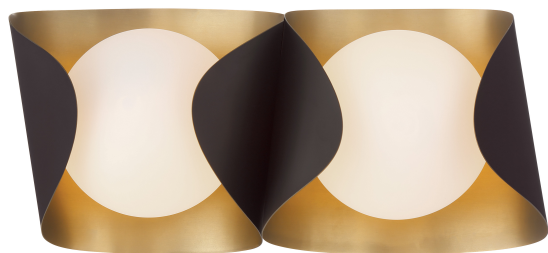

Flare 16.25" 2-Light Vanity

Damp Location

ETL Listed

Image File Name: 3772-855.jpg

Item #:	3772-855
UPC Code:	747396132457
Collection:	Flare
Category:	Interior
Product Type:	Bath Light
Subtype:	Vanity
Descriptive Finish 1:	Dark Bronze
Descriptive Finish 2:	Legacy Brass
ETL Certificate:	3195125

MEASUREMENTS

Width:	16.25
Height:	8.00
Extension:	7.00
Product Weight:	3.80
Backplate Length:	12.75
Backplate Width:	0.75
Backplate Height:	5.00
Center to Bottom of Fixture:	4.00
Center to Top of Fixture:	4.00
Wire Length:	7
Hardware Included:	Yes
Safety Cable Included:	No
Height Adjustable:	No
Slope:	No

GLASS

Shade Length 1:	6.00
Shade Width 1:	6.00
Shade Height 1:	5.75
Shade Finish:	Etched Opal Glass
Shade Material:	Glass
Shape:	Linear
Shade Quantity:	2
Shade SKU 1:	G3771

SHIPPING

Cartons Per Unit:	1
Case Pack:	1
Ship Length:	16.75
Ship Width:	8.13
Ship Height:	10.25
Ship Weight:	6.82
Ship Volume:	0.808
Small Parcel:	Yes