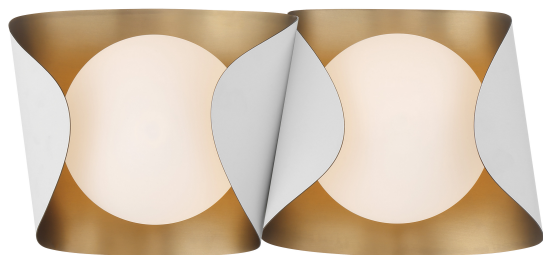

Flare 16.25" 2-Light Vanity

Damp Location

ETL Listed

Image File Name: 3772-893.jpg

Item #:	3772-893
UPC Code:	747396132440
Collection:	Flare
Category:	Interior
Product Type:	Bath Light
Subtype:	Vanity
Descriptive Finish 1:	Sand White
Descriptive Finish 2:	Legacy Brass
ETL Certificate:	3195125

MEASUREMENTS

Width:	16.25
Height:	8.00
Extension:	7.00
Product Weight:	3.80
Backplate Length:	12.75
Backplate Width:	0.75
Backplate Height:	5.00
Center to Bottom of Fixture:	4.00
Center to Top of Fixture:	4.00
Wire Length:	7
Hardware Included:	Yes
Safety Cable Included:	No
Height Adjustable:	No
Slope:	No

LAMPING

Light Type 1:	Incandescent
LED:	No
Bulb Base 1:	Candelabra - E12
Bulb Type 1:	B10.5
Number of Bulbs:	2
Bulb Included:	No
Bulb Wattage:	60
Bulb Total Wattage:	120
Dimmable:	Yes
Voltage:	120
Photo Cell Included:	No
Fixture Light Direction:	Ambient
Uplight:	No
Reverse Capable:	Yes
Balancing Kit Included:	No
Light Cap Included:	No

GLASS

Shade Length 1:	6.00
Shade Width 1:	6.00
Shade Height 1:	5.75
Shade Finish:	Etched Opal Glass
Shade Material:	Glass
Shape:	Linear
Shade Quantity:	2
Shade SKU 1:	G3771

SHIPPING

Cartons Per Unit:	1
Case Pack:	1
Ship Length:	16.75
Ship Width:	8.13
Ship Height:	10.25
Ship Weight:	6.82
Ship Volume:	0.808
Small Parcel:	Yes