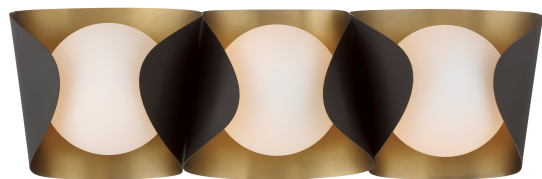

Flare 24" 3-Light Vanity

Damp Location

ETL Listed

Image File Name: 3773-855.jpg

Item #:	3773-855
UPC Code:	747396132471
Collection:	Flare
Category:	Interior
Product Type:	Bath Light
Subtype:	Vanity
Descriptive Finish 1:	Dark Bronze
Descriptive Finish 2:	Legacy Brass
ETL Certificate:	3195125

MEASUREMENTS

Width:	24.00
Height:	8.00
Extension:	7.00
Product Weight:	5.70
Backplate Length:	20.75
Backplate Width:	0.75
Backplate Height:	5.00
Center to Bottom of Fixture:	4.00
Center to Top of Fixture:	4.00
Wire Length:	7
Hardware Included:	Yes
Safety Cable Included:	No
Height Adjustable:	No
Slope:	No

GLASS

Shade Length 1:	6.00
Shade Width 1:	6.00
Shade Height 1:	5.75
Shade Finish:	Etched Opal Glass
Shade Material:	Glass
Shape:	Linear
Shade Quantity:	3
Shade SKU 1:	G3771

SHIPPING

Cartons Per Unit:	1
Case Pack:	1
Ship Length:	25.00
Ship Width:	8.13
Ship Height:	10.25
Ship Weight:	9.90
Ship Volume:	1.206
Small Parcel:	Yes