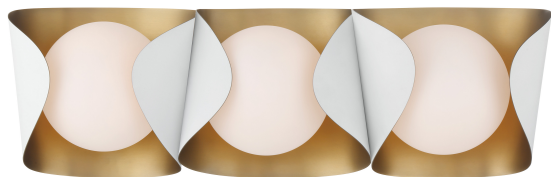

## Flare 24" 3-Light Vanity

Damp Location

ETL Listed

Image File Name: 3773-893.jpg

Item #:	3773-893
UPC Code:	747396132464
Collection:	Flare
Category:	Interior
Product Type:	Bath Light
Subtype:	Vanity
Descriptive Finish 1:	Sand White
Descriptive Finish 2:	Legacy Brass
ETL Certificate:	3195125

### MEASUREMENTS

Width:	24.00
Height:	8.00
Extension:	7.00
Product Weight:	5.70
Backplate Length:	20.75
Backplate Width:	0.75
Backplate Height:	5.00
Center to Bottom of Fixture:	4.00
Center to Top of Fixture:	4.00
Wire Length:	7
Hardware Included:	Yes
Safety Cable Included:	No
Height Adjustable:	No
Slope:	No

### GLASS

Shade Length 1:	6.00
Shade Width 1:	6.00
Shade Height 1:	5.75
Shade Finish:	Etched Opal Glass
Shade Material:	Glass
Shape:	Linear
Shade Quantity:	3
Shade SKU 1:	G3771