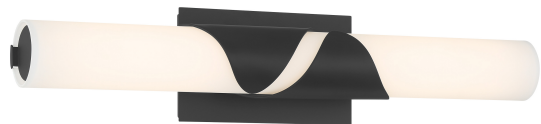

## Grafton 24" LED Vanity Light

Item #:	493-899-L
UPC Code:	747396132372
Collection:	Grafton
Category:	Interior
Product Type:	Bath Light
Subtype:	Bath Bar
Descriptive Finish 1:	Dark Matte Black
ETL Certificate:	3195125

LED

LED

Damp Location

ETL Listed

Image File Name: 493-899-L.jpg

### MEASUREMENTS

Width:	24.00
Height:	5.00
Extension:	4.50
Product Weight:	4.74
Backplate Length:	8.00
Backplate Width:	0.75
Backplate Height:	4.50
Center to Bottom of Fixture:	2.50
Center to Top of Fixture:	2.50
Wire Length:	7
Hardware Included:	Yes
Safety Cable Included:	No
Height Adjustable:	No
Slope:	No
Motor Type:	AC

### GLASS

Shade Length 1:	24.00
Shade Width 1:	2.75
Shade Height 1:	2.75
Shade Finish:	Etched White Glass
Shade Material:	Glass
Shape:	Linear
Shade Quantity:	1
Shade SKU 1:	G493