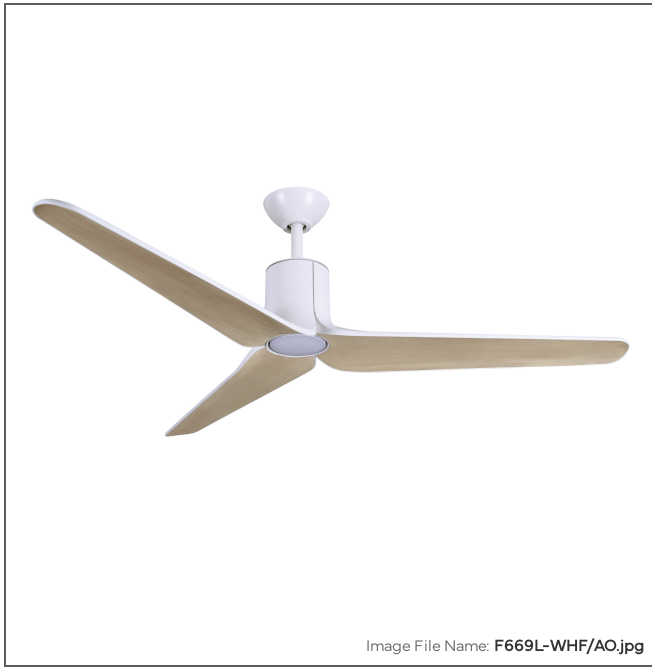

MINKA

AIRE

Tempri- 56" LED Indoor/Outdoor Ceiling Fan

Item #:	F669L-WHF/AO
UPC Code:	706411072789
Collection:	Tempri
Category:	Interior, Exterior
Product Type:	Fan
Subtype:	Ceiling Fan
Descriptive Finish 1:	Flat White
ETL Certificate:	4009339
FCC ID:	CHQ78046T
Warranty Text:	1 year-limited manufacturer's warranty.

Bond Compatible

LED

Energy Efficient

Energy Star®

Wet Location

Title 20

ETL Intertek

ETL Listed

FCC Compliant

MEASUREMENTS

Length:	56
Width:	56
Height:	15.5
Product Weight:	10.85
Ceiling to Blade:	15.63
Ceiling to Lowest Point:	15.63
Downrod Included:	Yes
Downrod Length 1:	6
Downrod Width 1:	0.75
Wire Length:	80
Blade Finish:	Aged Oak
Blade Material:	ABS
Slope:	Yes
Reversible Rotation:	Yes
Number of Blades:	3
Blade Pitch:	12
Blade Sweep:	56
Reversible Blades:	No
Number of Speeds:	6
Motor Size:	125x30mm
Motor Type:	DC

GLASS

Shade Length 1:	4.75
Shade Width 1:	4.75
Shade Height 1:	0.88
Shade Finish:	Etched Lens
Shade Material:	Polycarbonate
Shade Quantity:	1

SHIPPING

Cartons Per Unit:	1
Case Pack:	1
Ship Length:	29.5
Ship Width:	14
Ship Height:	9.5
Ship Weight:	16.74
Ship Volume:	2.271
Small Parcel:	Yes