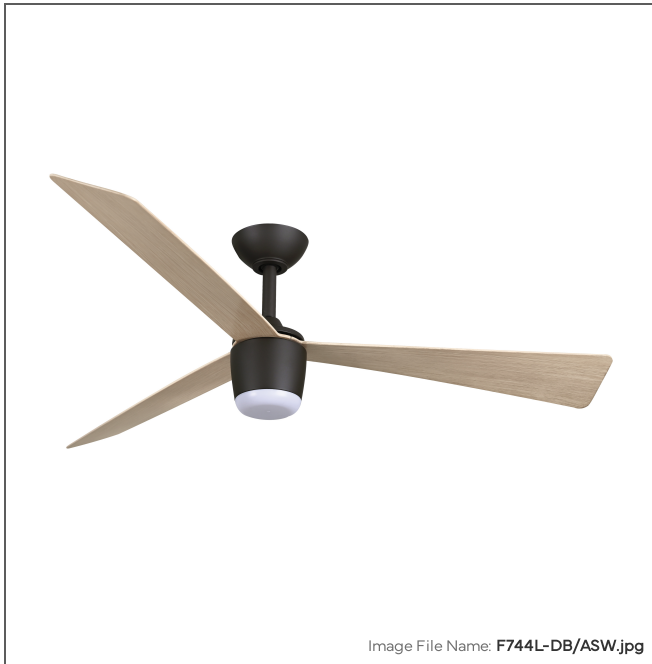

MINKA

AIRE

Elavan - 52" LED Indoor/Outdoor Ceiling Fan

Item #:	F744L-DB/ASW
UPC Code:	706411072888
Collection:	Elavan
Category:	Interior, Exterior
Product Type:	Fan
Subtype:	Ceiling Fan
Descriptive Finish 1:	Dark Bronze
ETL Certificate:	4009339
FCC ID:	CHQ78046T

 Bond Compatible

 LED

 Energy Efficient

 Energy Star®

 Wet Location

 Title 20

MEASUREMENTS

Length:	52
Width:	52
Height:	12.75
Product Weight:	12.98
Ceiling to Blade:	7.25
Ceiling to Lowest Point:	12.75
Downrod Included:	Yes
Downrod Length 1:	6
Downrod Width 1:	0.75
Wire Length:	80
Blade Finish:	Ashwood
Blade Material:	ABS
Slope:	Yes
Reversible Rotation:	Yes
Number of Blades:	3
Blade Pitch:	24
Blade Sweep:	52
Reversible Blades:	No
Number of Speeds:	6
Motor Size:	123x30mm
Motor Type:	DC

	Low	L/M	Medium	M/H	High
RPM	50				174
Amps	0.03				0.25
Watts	1.8				18.42
CFM	1421				4876
CFM/Watts	789.44				26471

LAMPING

Light Type 1:	LED
LED:	Yes
Bulb Base 1:	Integrated
Bulb Type 1:	Integrated LED
Bulb Included:	Yes
Bulb Wattage:	20
Bulb Total Wattage:	20
Dimmable:	Yes
Voltage:	120
Initial Lumens:	1835
Delivered Lumens:	1150
Bulb Color Temperature:	3000
Color Rendering Index:	90
Rated Life Hours:	30000
Light Kit Compatible:	No
Light Kit Included:	Yes

GLASS

Shade Length 1:	4.75
Shade Width 1:	4.75
Shade Height 1:	0.88
Shade Finish:	Etched Lens
Shade Material:	Polycarbonate
Shade Quantity:	1

SHIPPING

Cartons Per Unit:	1
Case Pack:	1
Ship Length:	27.13
Ship Width:	9.88
Ship Height:	9.88
Ship Weight:	13.77
Ship Volume:	1.533
Small Parcel:	Yes