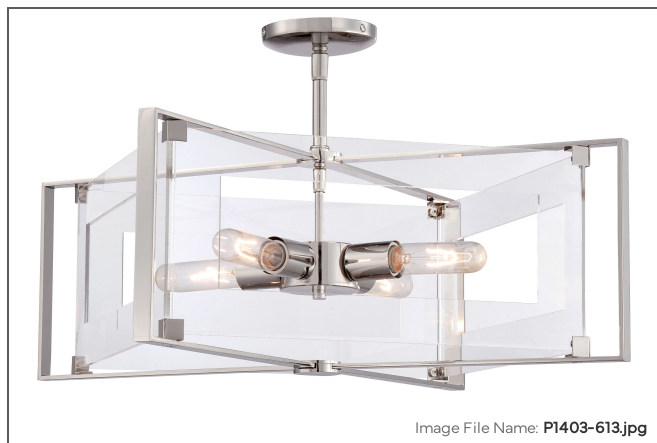

## Crystal Clear - 4 Light Semi Flush

Item #:	P1403-613
UPC Code:	844349017660
Collection:	Crystal-Clear
Category:	Interior
Product Type:	Semi-Flush Mount
Subtype:	Semi-Flush Mount
Descriptive Finish 1:	Polished Nickel
ETL Certificate:	3057374

### MEASUREMENTS

Length:	19.75
Width:	19.75
Height:	9.25
Product Weight:	12.39
Canopy Plate Width:	4.88
Canopy Plate Height:	1
Min Overall Height:	16.5
Max Overall Height:	52.5
Cord Length:	72
Wire Length:	72
Hardware Included:	No
Safety Cable Included:	No
Height Adjustable:	Yes
Slope:	No

### LAMPING

LED:	No
Bulb Base 1:	Medium - E26
Bulb Type 1:	T10
Number of Bulbs:	4
Bulb Included:	No
Bulb Wattage:	100
Dimmable:	No
Photo Cell Included:	No
Uplight:	No
Reverse Capable:	No
Balancing Kit Included:	No
Light Cap Included:	No

### GLASS

Shade Finish:	Clear Acrylic
<b>SHIPPING</b>	
Case Pack:	1
Ship Length:	22.13
Ship Width:	22.13
Ship Height:	12.25
Ship Weight:	17.53
Ship Volume:	3.472
Small Parcel:	Yes