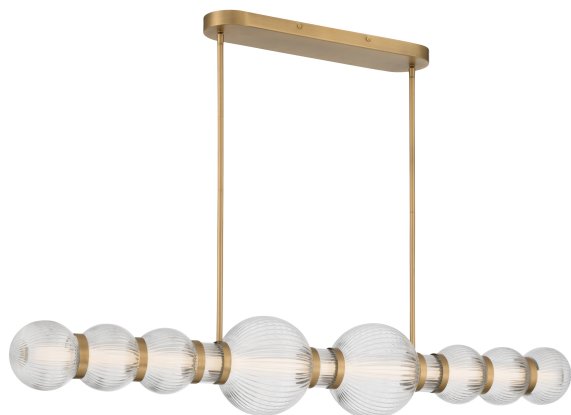

Cordel 50.25" LED Linear Chandelier

Item #:	15037-732-L
UPC Code:	747396138268
Collection:	Cordel
Category:	Interior
Product Type:	Chandelier
Subtype:	Linear Chandelier
Descriptive Finish 1:	Legacy Brass
Descriptive Finish 2:	Clear Ribbed
ETL Certificate:	5000163
Warranty Text:	1 year-limited manufacturer's warranty.

Notes: Includes 11 pcs Glass (G15030-1 x 4, G15030-2 x 2, G15030-3 x 2, G15030-4 x 3)

LED

LED

Damp Location

Title 20

ETL Listed

FCC Compliant

Image File Name: 15037-732-L.jpg

MEASUREMENTS

Length:	50.25
Width:	8
Height:	8
Product Weight:	16.53
Canopy Plate Length:	20.5
Canopy Plate Width:	4.75
Canopy Plate Height:	1.38
Min Overall Height:	14
Max Overall Height:	50
Wire Length:	7
Hardware Included:	Yes
Safety Cable Included:	No
Height Adjustable:	Yes
Slope:	No

GLASS

Shade Length 1:	7.87
Shade Width 1:	7.87
Shade Height 1:	7.48
Shade Finish:	Clear Ribbed
Glass Type:	Clear Ribbed
Shade Material:	Glass
Shape:	Linear
Shade Quantity:	11
Shade SKU 1:	G15030-1, G15030-2, G15030-3, G15030-4