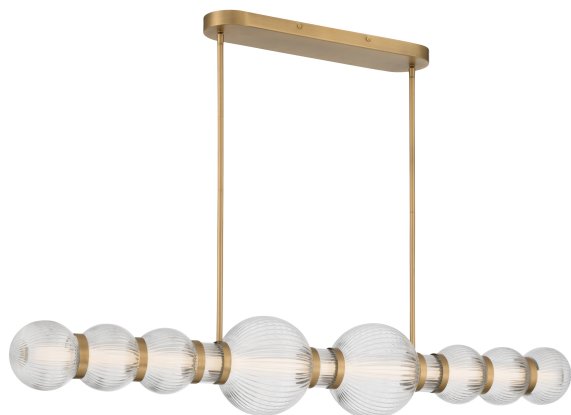

## Cordel 50.25" LED Linear Chandelier

Item #:	15037-732-L
UPC Code:	747396138268
Collection:	Cordel
Category:	Interior
Product Type:	Chandelier
Subtype:	Linear Chandelier
Descriptive Finish 1:	Legacy Brass
Descriptive Finish 2:	Clear Ribbed
ETL Certificate:	5000163
Warranty Text:	1 year-limited manufacturer's warranty.

**Notes:** Includes 11 pcs Glass (G15030-1 x 4, G15030-2 x 2, G15030-3 x 2, G15030-4 x 3)

LED

LED

Damp Location

Title 20

ETL Listed

FCC Compliant

Image File Name: 15037-732-L.jpg

### MEASUREMENTS

Length:	50.25
Width:	8.00
Height:	8.00
Product Weight:	16.53
Canopy Plate Length:	20.50
Canopy Plate Width:	4.75
Canopy Plate Height:	1.38
Min Overall Height:	14.00
Max Overall Height:	50.00
Wire Length:	7
Hardware Included:	Yes
Safety Cable Included:	No
Height Adjustable:	Yes
Slope:	No

### GLASS

Shade Length 1:	7.87
Shade Width 1:	7.87
Shade Height 1:	7.48
Shade Finish:	Clear Ribbed
Glass Type:	Clear Ribbed
Shade Material:	Glass
Shape:	Linear
Shade Quantity:	11
Shade SKU 1:	G15030-1, G15030-2, G15030-3, G15030-4