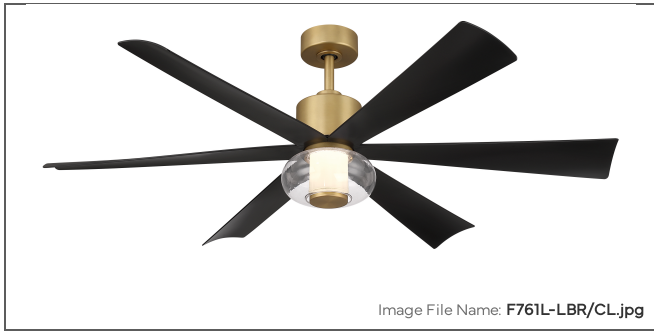

MINKA

AIRE

Image File Name: F761L-LBR/CL.jpg

Veyra 56" 5CCT LED Smart Ceiling Fan

Item #:	F761L-LBR/CL
UPC Code:	706411073151
Collection:	Veyra
Category:	Interior
Product Type:	Fan
Subtype:	Ceiling Fan
Descriptive Finish 1:	Legacy Brass
ETL Certificate:	4009339
Environment Location:	Dry
FCC ID:	2ABUP-FT0310MK
Warranty Text:	Limited manufacturer's warranty: 1 year on components and lifetime on fan motor.

Notes: Slope ceiling compatible to 18 degrees.

Integrated Smart Control

LED

Energy Efficient

Title 20

ETL Listed

CCT

FCC Compliant

MEASUREMENTS

Length:	56
Width:	56
Height:	18.25
Product Weight:	18.12
Ceiling to Blade:	14
Ceiling to Lowest Point:	18.25
Downrod Included:	Yes
Downrod Length 1:	6
Downrod Width 1:	0.75
Wire Length:	80
Blade Finish:	Coal Black
Blade Material:	ABS
Slope:	Yes
Reversible Rotation:	Yes
Number of Blades:	6
Blade Pitch:	20
Blade Sweep:	56
Blade Length:	25.71
Blade Width:	5.79
Reversible Blades:	No
Reverse Switch Location:	Remote Control
Number of Speeds:	6
Motor Size:	123x30mm
Motor Type:	DC

CONTROLS

Pull Chain Control:	No
Remote Included:	Yes
Remote Control SKU:	RC1000
Wall Control Included:	No
Compatible Wall Controls:	WC1000
Integrated Smart Control:	Yes
Smart Control Brand:	Bond

GLASS

Shade Length 1:	9.29
Shade Width 1:	9.29
Shade Height 1:	4.96
Shade Finish:	Frosted White Inside/Clear Outside
Shade Material:	Glass
Shade Quantity:	1