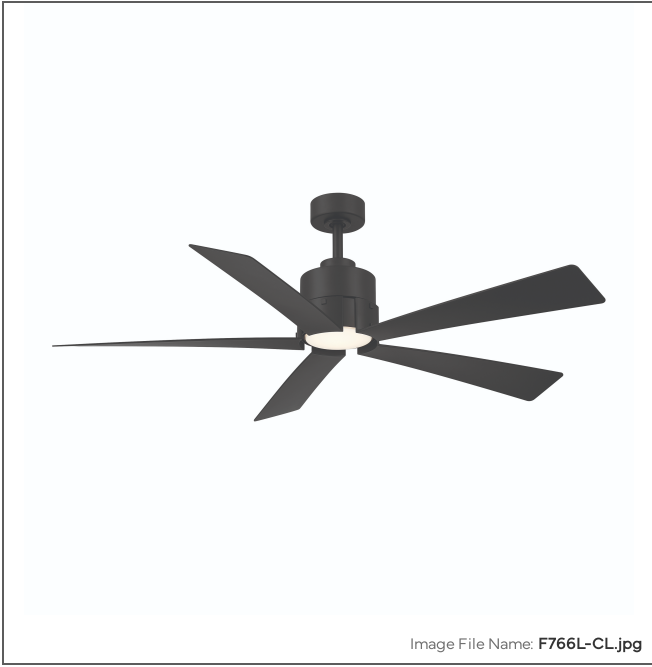

MINKA

AIRE

Oovin 54" 5CCT LED Smart Ceiling Fan

Item #:	F766L-CL
UPC Code:	706411073229
Collection:	Oovin
Category:	Interior
Product Type:	Fan
Subtype:	Ceiling Fan
Descriptive Finish 1:	Coal
ETL Certificate:	5021498
FCC ID:	2ABUP-F0310MK
Warranty Text:	Limited manufacturer's warranty: 1 year on components and lifetime on fan motor.

Notes: Slope ceiling compatible to 18 degrees.

Integrated Smart Control

LED

Energy Efficient

Title 20

ETL Listed

CCT

FCC Compliant

MEASUREMENTS

Length:	54.00
Width:	54.00
Height:	15.50
Product Weight:	15.76
Ceiling to Blade:	15
Ceiling to Lowest Point:	15.5
Downrod Included:	Yes
Downrod Length 1:	6
Downrod Width 1:	0.75
Wire Length:	74
Blade Finish:	Coal
Blade Material:	ABS
Slope:	Yes
Reversible Rotation:	Yes
Number of Blades:	5
Blade Pitch:	18
Blade Sweep:	54
Blade Length:	24.37
Blade Width:	5.71
Reversible Blades:	No
Reverse Switch Location:	Remote Control
Number of Speeds:	6
Motor Size:	126x10mm
Motor Type:	DC