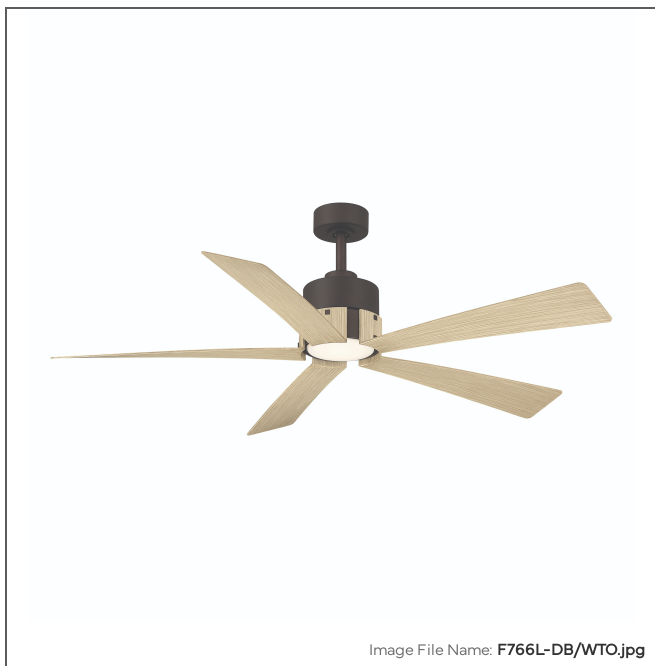

MINKA

AIRE

Oovin 54" 5CCT LED Smart Ceiling Fan

Integrated Smart Control

Item #:	F766L-DB/WTO
UPC Code:	706411073212
Collection:	Oovin
Category:	Interior
Product Type:	Fan
Subtype:	Ceiling Fan
Descriptive Finish 1:	Dark Bronze
ETL Certificate:	5021498
Environment Location:	Dry
FCC ID:	2ABUP-FT0310MK
Warranty Text:	Limited manufacturer's warranty: 1 year on components and lifetime on fan motor.

Notes: Slope ceiling compatible to 18 degrees.

LED

LED

Energy Efficient

Title 20

ETL Listed

CCT

FCC Compliant

Image File Name: F766L-DB/WTO.jpg

MEASUREMENTS

Length:	54
Width:	54
Height:	15.5
Product Weight:	15.76
Ceiling to Blade:	15
Ceiling to Lowest Point:	15.5
Downrod Included:	Yes
Downrod Length 1:	6
Downrod Width 1:	0.75
Wire Length:	74
Blade Finish:	White Oak
Blade Material:	ABS
Slope:	Yes
Reversible Rotation:	Yes
Number of Blades:	5
Blade Pitch:	18
Blade Sweep:	54
Blade Length:	24.37
Blade Width:	5.71
Reversible Blades:	No
Reverse Switch Location:	Remote Control
Number of Speeds:	6
Motor Size:	126x10mm
Motor Type:	DC

CONTROLS

Pull Chain Control:	No
Remote Included:	Yes
Remote Control SKU:	RC1000
Wall Control Included:	No
Compatible Wall Controls:	WC1000
Integrated Smart Control:	Yes
Smart Control Brand:	Bond

GLASS

Shade Length 1:	6.55
Shade Width 1:	6.55
Shade Height 1:	1.81
Shade Finish:	Etched Opal
Shade Material:	Glass
Shade Quantity:	1