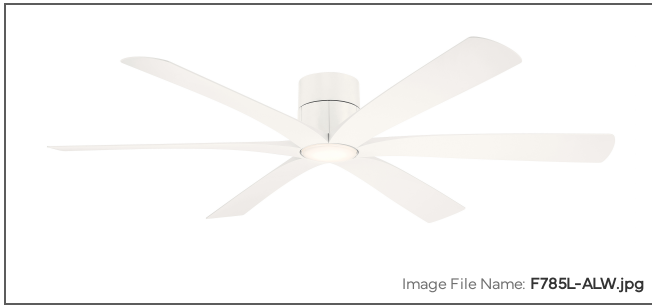

MINKA

AIRE

Brisano 65" 5CCT LED Smart Flush Mount Ceiling Fan

Item #:	F785L-ALW
UPC Code:	706411073458
Collection:	Brisano
Category:	Interior
Product Type:	Fan
Subtype:	Flush Ceiling Fan
Descriptive Finish 1:	Alabaster White
ETL Certificate:	4009339
FCC ID:	2ABUP-F70310MK
Warranty Text:	Limited manufacturer's warranty: 1 year on components and lifetime on fan motor.

Integrated Smart Control

LED

LED

Energy Efficient

Title 20

ETL Listed

CCT

FCC Compliant

MEASUREMENTS

Length:	65
Width:	65
Height:	9.5
Product Weight:	17.75
Ceiling to Blade:	9.5
Ceiling to Lowest Point:	9.5
Downrod Included:	No
Wire Length:	8
Blade Finish:	Alabaster White
Blade Material:	ABS
Slope:	No
Reversible Rotation:	Yes
Number of Blades:	6
Blade Pitch:	14
Blade Sweep:	65
Blade Length:	30.33
Blade Width:	5.88
Reversible Blades:	No
Reverse Switch Location:	Remote Control
Number of Speeds:	6
Motor Size:	123x30mm
Motor Type:	DC

CONTROLS

Pull Chain Control:	No
Remote Included:	Yes
Remote Control SKU:	RC1000
Wall Control Included:	No
Compatible Wall Controls:	WC1000
Integrated Smart Control:	Yes
Smart Control Brand:	Bond

GLASS

Shade Length 1:	6.38
Shade Width 1:	6.38
Shade Height 1:	1.5
Shade Finish:	Etched
Shade Material:	PC
Shade Quantity:	1