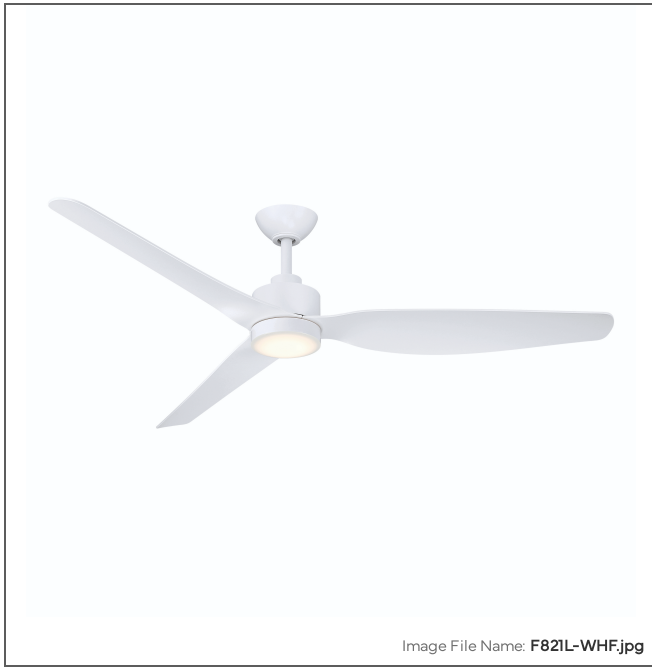

## Norwynd 60" 5CCT LED Smart Coastal Rated Indoor/Outdoor Ceiling Fan

Integrated Smart Control

Item #:	F821L-WHF
UPC Code:	706411073625
Collection:	Norwynd
Category:	Interior, Exterior
Product Type:	Fan
Subtype:	Ceiling Fan
Descriptive Finish 1:	Flat White
ETL Certificate:	4009339
FCC ID:	2ABUP-FTO310MK
Warranty Text:	Limited manufacturer's warranty: 3 year on components and lifetime on fan motor.
Notes:	Slope ceiling compatible to 18 degrees.

LED

LED

Energy Efficient

Wet Location

Title 20

ETL Listed

CCT

FCC Compliant

### MEASUREMENTS

Length:	60
Width:	60
Height:	13.25
Product Weight:	13.62
Ceiling to Blade:	12
Ceiling to Lowest Point:	13.25
Downrod Included:	Yes
Downrod Length 1:	6
Downrod Width 1:	0.75
Wire Length:	80
Blade Finish:	Flat White
Blade Material:	ABS
Slope:	Yes
Reversible Rotation:	Yes
Number of Blades:	3
Blade Pitch:	15
Blade Sweep:	60
Blade Length:	29.1
Blade Width:	6.08
Reversible Blades:	No
Reverse Switch Location:	Remote Control
Number of Speeds:	6
Motor Size:	123x30mm
Motor Type:	DC

### GLASS

Shade Length 1:	5.5
Shade Width 1:	5.5
Shade Height 1:	1.25
Shade Finish:	Etched
Shade Material:	PC
Shade Quantity:	1