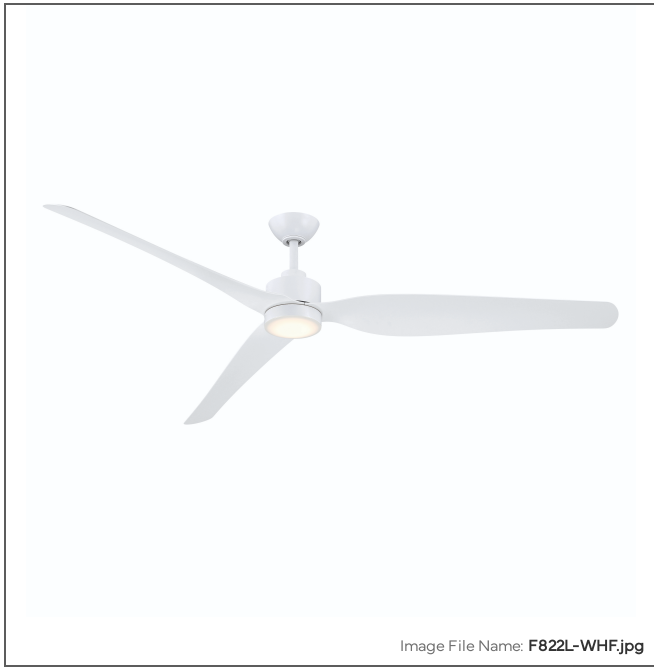

MINKA

AIRE

Norwynd 72" 5CCT LED Smart Coastal Rated Indoor/Outdoor Ceiling Fan

Integrated Smart Control

Item #:	F822L-WHF
UPC Code:	706411073649
Collection:	Norwynd
Category:	Interior, Exterior
Product Type:	Fan
Subtype:	Ceiling Fan
Descriptive Finish 1:	Flat White
ETL Certificate:	4009339
FCC ID:	2ABUP-F0310MK
Warranty Text:	Limited manufacturer's warranty

Notes: Slope ceiling compatible to 18 degrees.

LED

LED

Energy Efficient

Wet Location

Title 20

ETL Listed

CCT

FCC Compliant

MEASUREMENTS

Length:	72
Width:	72
Height:	13.75
Product Weight:	13.76
Ceiling to Blade:	13.25
Ceiling to Lowest Point:	13.75
Downrod Included:	Yes
Downrod Length 1:	6
Downrod Width 1:	0.75
Wire Length:	80
Blade Finish:	Flat White
Blade Material:	ABS
Slope:	Yes
Reversible Rotation:	Yes
Number of Blades:	3
Blade Pitch:	21
Blade Sweep:	72
Blade Length:	35.07
Blade Width:	6.3
Reversible Blades:	No
Reverse Switch Location:	Remote Control
Number of Speeds:	6
Motor Size:	123x30mm
Motor Type:	DC

CONTROLS

Pull Chain Control:	No
Remote Included:	Yes
Remote Control SKU:	RC1000
Wall Control Included:	No
Compatible Wall Controls:	WC1000
Integrated Smart Control:	Yes
Smart Control Brand:	Bond

GLASS

Shade Length 1:	5.5
Shade Width 1:	5.5
Shade Height 1:	1.25
Shade Finish:	Etched
Shade Material:	PC
Shade Quantity:	1