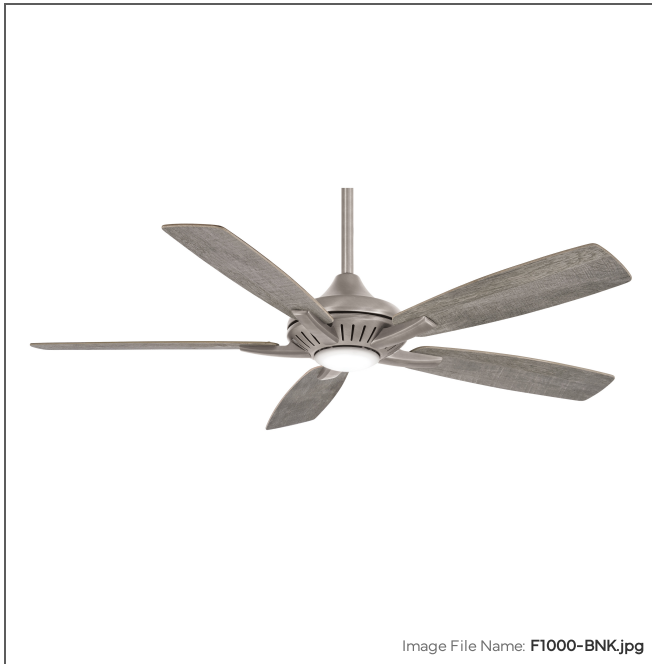

MINKA

AIRE

Dyno - 52" LED Ceiling Fan

Item #:	F1000-BNK
UPC Code:	706411061981
Collection:	Dyno
Category:	Interior
Product Type:	Fan
Subtype:	Ceiling Fan
Descriptive Finish 1:	Brushed Nickel
ETL Certificate:	4000048
Patents:	U.S. Patent(s): D762,836; D762,839; D780,905
Warranty Text:	Lifetime

Bond Compatible

LED

LED

ETL Listed

MEASUREMENTS

Length:	52
Width:	52
Height:	14.5
Product Weight:	15.43
Ceiling to Blade:	11.3
Ceiling to Lowest Point:	14.5
Downrod Included:	Yes
Downrod Length 1:	6
Downrod Width 1:	0.75
Cord Length:	80
Wire Length:	80
Blade Finish:	Savannah Gray
Blade Material:	Plywood With Paper Overlay
Slope:	Yes
Reversible Rotation:	Yes
Number of Blades:	5
Blade Pitch:	12
Blade Sweep:	52
Blade Length:	52
Reversible Blades:	No
Reverse Switch Location:	Manual Reverse
Number of Speeds:	3
Motor Size:	153x17mm
Motor Type:	AC

	Low	L/M	Medium	M/H	High
RPM	62		115		173
Amps	0.22		0.375		0.57
Watts	10.54		30.6		64.8
CFM	1520		3492.0		4509
CFM/Watts	144.21		114.12		69.58

LAMPING

Light Type 1:	LED
LED:	Yes
Bulb Base 1:	Integrated
Bulb Type 1:	Integrated LED
Number of Bulbs:	1
Bulb Included:	Yes
Bulb Wattage:	16
Dimmable:	Yes
Initial Lumens:	1466.9
Delivered Lumens:	1234.9
Bulb Color Temperature:	3000
Color Rendering Index:	90
Rated Life Hours:	30000
Light Kit Compatible:	No
Light Kit Included:	Yes
Light Kit Adapter:	PARA T24 20W LED Module

GLASS

Shade Length 1:	5.25
Shade Width 1:	5.25
Shade Height 1:	1
Shade Finish:	Frosted
Shade Material:	PC Lens

SHIPPING

Cartons Per Unit:	1
Case Pack:	1
Ship Length:	21.75
Ship Width:	11.38
Ship Height:	9.63
Ship Weight:	17.82
Ship Volume:	1.379
Small Parcel:	Yes