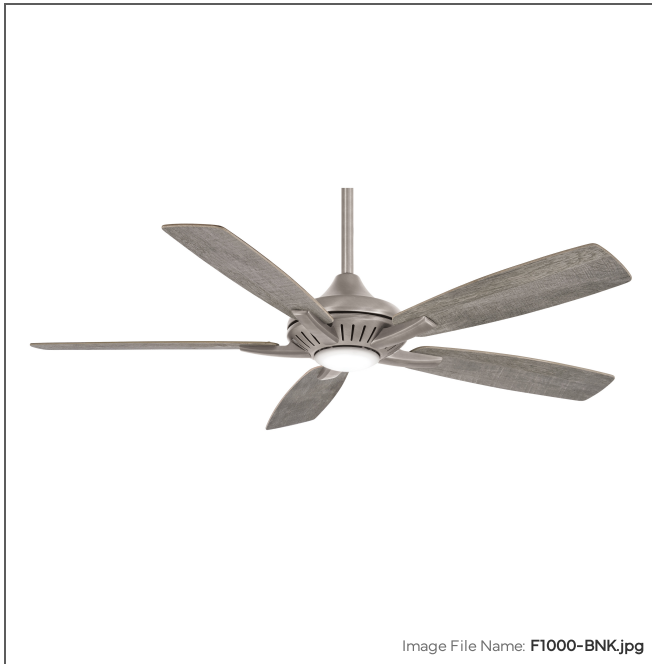

MINKA

AIRE

Dyno - 52" LED Ceiling Fan

Item #:	F1000-BNK
UPC Code:	706411061981
Collection:	Dyno
Category:	Interior
Product Type:	Fan
Subtype:	Ceiling Fan
Descriptive Finish 1:	Burnished Nickel
ETL Certificate:	4000048
Patents:	U.S. Patent(s): D762,836; D762,839; D780,905
Warranty Text:	Lifetime

Bond Compatible

LED

LED

ETL Listed

MEASUREMENTS

Length:	52
Width:	52
Height:	14.5
Product Weight:	15.43
Ceiling to Blade:	11.3
Ceiling to Lowest Point:	14.5
Downrod Included:	Yes
Downrod Length 1:	6
Downrod Width 1:	0.75
Cord Length:	80
Wire Length:	80
Blade Finish:	Savannah Grey
Blade Material:	Plywood With Paper Overlay
Slope:	Yes
Reversible Rotation:	Yes
Number of Blades:	5
Blade Pitch:	12
Blade Sweep:	52
Blade Length:	52
Reversible Blades:	No
Reverse Switch Location:	Manual Reverse
Number of Speeds:	3
Motor Size:	153x17mm
Motor Type:	AC

	Low	L/M	Medium	M/H	High
RPM	62		115		172
Amps	0.22		0.375		0.57
Watts	10.54		30.6		64.8
CFM	1520		3492.0		4509
CFM/Watts	144.21		114.12		69.58

LAMPING

Light Type 1:	LED
LED:	Yes
Bulb Base 1:	Integrated
Bulb Type 1:	Integrated LED
Number of Bulbs:	1
Bulb Included:	Yes
Bulb Wattage:	20
Dimmable:	Yes
Initial Lumens:	1466.9
Delivered Lumens:	1593.65
Bulb Color Temperature:	3000
Color Rendering Index:	90
Rated Life Hours:	30000
Light Kit Compatible:	No
Light Kit Included:	Yes
Light Kit Adapter:	PARA T24 20W LED Module

GLASS

Shade Length 1:	5.25
Shade Width 1:	5.25
Shade Height 1:	1
Shade Finish:	Etched
Shade Material:	Polycarbonate Lens

SHIPPING

Cartons Per Unit:	1
Case Pack:	1
Ship Length:	21.75
Ship Width:	11.38
Ship Height:	9.63
Ship Weight:	17.82
Ship Volume:	1.379
Small Parcel:	Yes