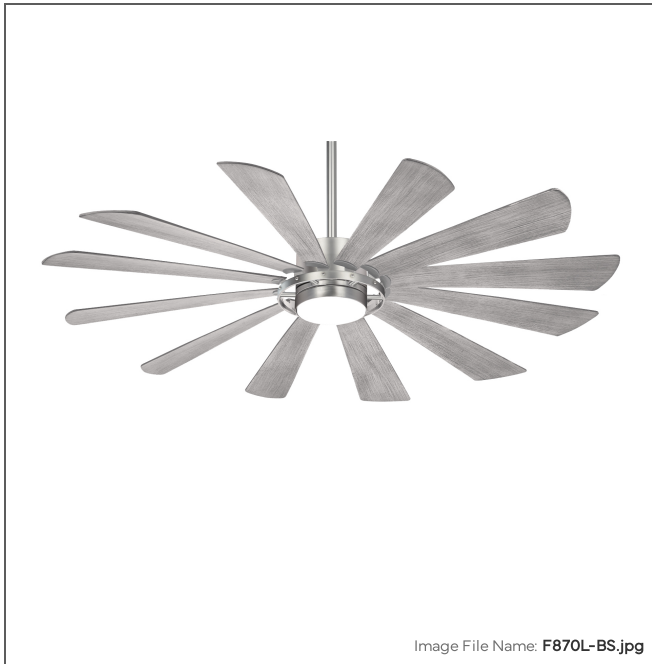

MINKA

AIRE

Windmolen - 65" LED Smart Ceiling Fan

Item #:	F870L-BS	
UPC Code:	706411061707	Integrated Smart Control
Collection:	Windmolen	
Category:	Interior, Exterior	
Product Type:	Fan	
Subtype:	Ceiling Fan	
Descriptive Finish 1:	Brushed Steel	
ETL Certificate:	4009339	
Warranty Text:	Lifetime	

LED

LED

EnergyStar®

Wet Location

ETL Listed

MEASUREMENTS

Length:	65
Width:	65
Height:	19.25
Product Weight:	25.51
Ceiling to Blade:	14.25
Ceiling to Lowest Point:	19.25
Downrod Included:	Yes
Downrod Length 1:	10
Downrod Width 1:	0.75
Cord Length:	80
Wire Length:	80
Blade Finish:	Grey Ashwood
Blade Material:	ABS
Slope:	Yes
Reversible Rotation:	Yes
Number of Blades:	12
Blade Pitch:	20
Blade Sweep:	65
Blade Length:	65
Reversible Blades:	No
Number of Speeds:	6
Motor Size:	123x30mm
Motor Type:	DC

	Low	L/M	Medium	M/H	High
RPM	33				76
Amps	0.13				0.6
Watts	6.92				40.62
CFM	4261				8725
CFM/Watts	615.75				214.8

LAMPING

Light Type 1:	LED
LED:	Yes
Bulb Base 1:	Integrated
Bulb Type 1:	LED
Number of Bulbs:	1
Bulb Included:	Yes
Bulb Wattage:	40
Dimmable:	Yes
Initial Lumens:	2920
Delivered Lumens:	1683
Bulb Color Temperature:	3000
Color Rendering Index:	93
Rated Life Hours:	30000
Light Kit Compatible:	No
Light Kit Included:	Yes
Light Kit Adapter:	40W LED Light Kit

CONTROLS

Pull Chain Control:	No
Remote Included:	Yes
Remote Control SKU:	RC400
Wall Control Included:	No
Compatible Wall Controls:	WC400
Integrated Smart Control:	Yes
Smart Control Brand:	Bond

GLASS

Shade Finish:	Etched
Shade Material:	Polycarbonate Lens
Shade Quantity:	1