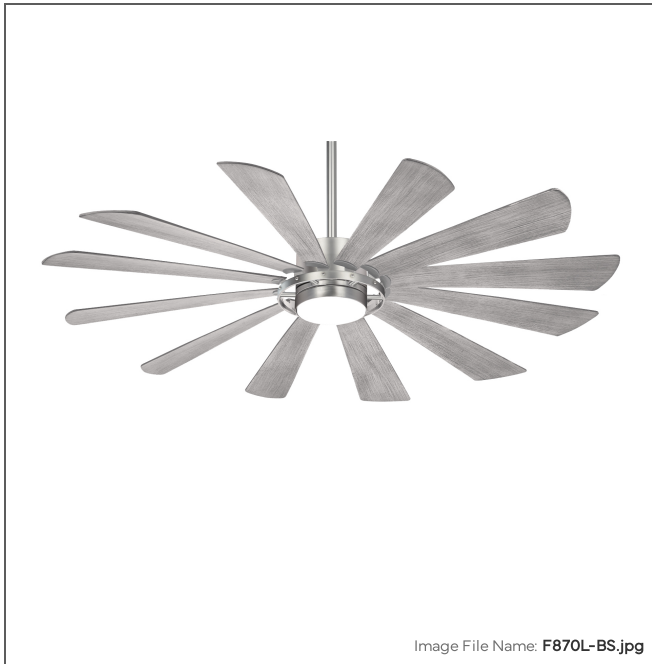

# MINKA

AIRE

## Windmolen - 65" LED Smart Ceiling Fan

Item #:	F870L-BS	Integrated Smart Control
UPC Code:	706411061707	
Collection:	Windmolen	
Category:	Interior, Exterior	
Product Type:	Fan	
Subtype:	Ceiling Fan	
Descriptive Finish 1:	Brushed Steel	
ETL Certificate:	4009339	
Warranty Text:	Lifetime	

### MEASUREMENTS

Length:	65
Width:	65
Height:	19.25
Product Weight:	25.51
Ceiling to Blade:	14.25
Ceiling to Lowest Point:	19.25
Downrod Included:	Yes
Downrod Length 1:	10
Downrod Width 1:	0.75
Cord Length:	80
Wire Length:	80
Blade Finish:	Grey Ashwood
Blade Material:	ABS
Slope:	Yes
Reversible Rotation:	Yes
Number of Blades:	12
Blade Pitch:	20
Blade Sweep:	65
Blade Length:	65
Reversible Blades:	No
Number of Speeds:	6
Motor Size:	123x30mm
Motor Type:	DC

### GLASS

Shade Finish:	Etched Lens
Shade Material:	PC Lens
Shade Quantity:	1