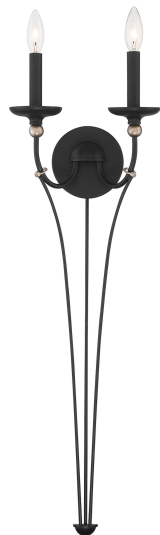

## Westchester County - 2 Light Wall Sconce

Damp Location

ETL Listed

Image File Name: 1042-677.jpg

Item #:	1042-677
UPC Code:	747396112763
Collection:	Westchester County
Category:	Interior
Product Type:	Wall Sconce
Subtype:	Wall Sconce
Descriptive Finish 1:	Sand Coal With Skyline Gold Leaf Highlights
ETL Certificate:	3057374

### MEASUREMENTS

Width:	10.50
Height:	32.75
Extension:	5.75
Product Weight:	2.69
Backplate Width:	5.00
Backplate Height:	5.00
Center to Bottom of Fixture:	25.63
Center to Top of Fixture:	7.13
Cord Length:	7
Wire Length:	7
Hardware Included:	No
Safety Cable Included:	No
Height Adjustable:	No
Slope:	No

### LAMPING

Light Type 1:	Incandescent
LED:	No
Bulb Base 1:	Candelabra - E12
Bulb Type 1:	B10.5
Number of Bulbs:	2
Bulb Included:	No
Bulb Wattage:	60
Dimmable:	Yes
Photo Cell Included:	No
Uplight:	No
Reverse Capable:	No
Balancing Kit Included:	No
Light Cap Included:	No