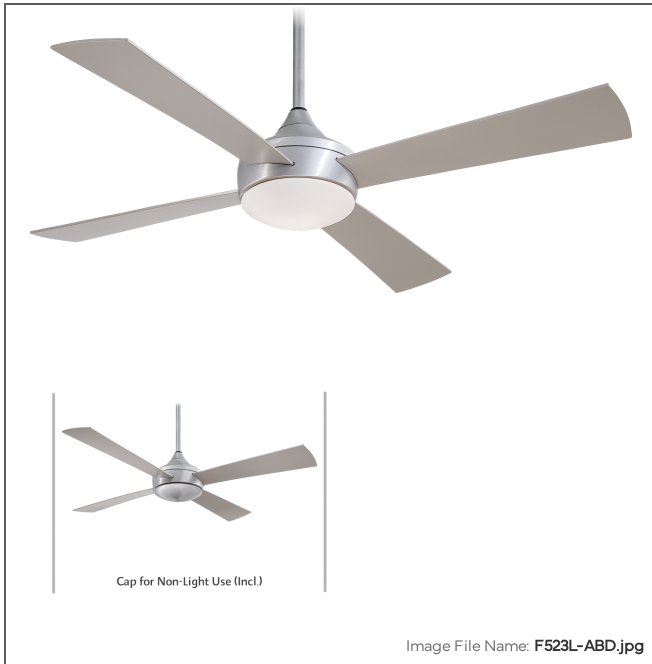

MINKA

AIRE

Aluma Wet- LED 52" Ceiling Fan

Item #:	F523L-ABD
UPC Code:	706411065255
Collection:	Aluma
Category:	Interior, Exterior
Product Type:	Fan
Subtype:	Ceiling Fan
Descriptive Finish 1:	Brushed Aluminum
UL Certificate:	E75795
Warranty Text:	Lifetime

Bond Compatible

LED

LED

Wet Location

UL Listed

MEASUREMENTS

Length:	52
Width:	52
Height:	16.25
Product Weight:	19.18
Ceiling to Blade:	12.91
Ceiling to Lowest Point:	16.25
Downrod Included:	Yes
Downrod Length 1:	6
Downrod Width 1:	0.75
Cord Length:	80
Wire Length:	80
Blade Finish:	Silver
Blade Material:	ABS
Slope:	Yes
Reversible Rotation:	Yes
Number of Blades:	4
Blade Pitch:	12
Blade Sweep:	52
Blade Length:	52
Reversible Blades:	No
Reverse Switch Location:	Manual Reverse
Number of Speeds:	3
Motor Size:	153x20mm
Motor Type:	AC

GLASS

Shade Length 1:	9.25
Shade Width 1:	9.25
Shade Height 1:	2.75
Shade Finish:	Etched Opal
Shade Material:	Glass
Shade Quantity:	1

SHIPPING

Cartons Per Unit:	1
Case Pack:	1
Ship Length:	24
Ship Width:	11.88
Ship Height:	10.25
Ship Weight:	22.02
Ship Volume:	1.691
Small Parcel:	Yes