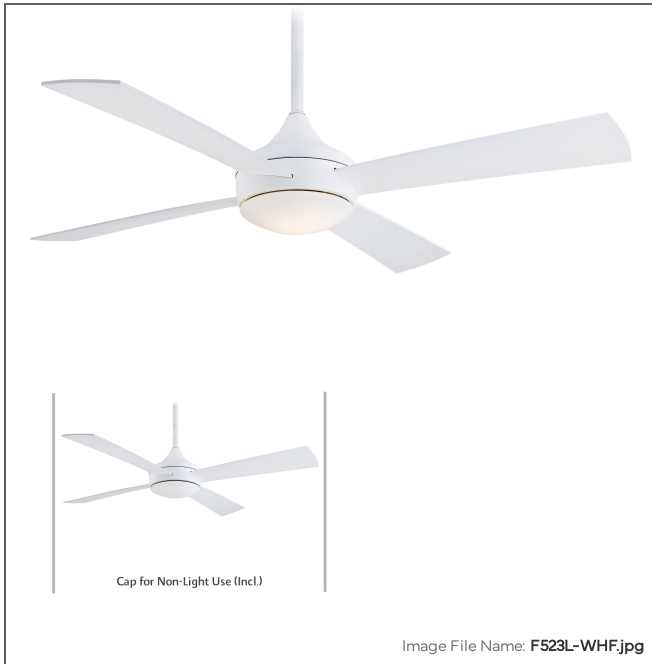

MINKA

AIRE

Aluma Wet- LED 52" Ceiling Fan

Item #:	F523L-WHF
UPC Code:	706411065262
Collection:	Aluma
Category:	Interior, Exterior
Product Type:	Fan
Subtype:	Ceiling Fan
Descriptive Finish 1:	Flat White
UL Certificate:	E75795
Warranty Text:	Lifetime

Bond Compatible

LED

LED

Wet Location

UL Listed

MEASUREMENTS

Length:	52
Width:	52
Height:	16.25
Product Weight:	19.18
Ceiling to Blade:	12.91
Ceiling to Lowest Point:	16.25
Downrod Included:	Yes
Downrod Length 1:	6
Downrod Width 1:	0.75
Cord Length:	80
Wire Length:	80
Blade Finish:	Flat White
Blade Material:	ABS
Slope:	Yes
Reversible Rotation:	Yes
Number of Blades:	4
Blade Pitch:	12
Blade Sweep:	52
Blade Length:	52
Reversible Blades:	No
Reverse Switch Location:	Manual Reverse
Number of Speeds:	3
Motor Size:	153x20mm
Motor Type:	AC

	Low	L/M	Medium	M/H	High
RPM	71				162
Amps	0.22				0.44
Watts	13.16				50.02
CFM	1861				3864
CFM/Watts	141.79				77.27

LAMPING

Light Type 1:	LED
LED:	Yes
Bulb Base 1:	Integrated
Bulb Type 1:	LED
Number of Bulbs:	1
Bulb Included:	Yes
Bulb Wattage:	20
Dimmable:	Yes
Initial Lumens:	1652.25
Delivered Lumens:	905.2
Bulb Color Temperature:	3000
Color Rendering Index:	92
Rated Life Hours:	20000
Light Kit Compatible:	No
Light Kit Included:	Yes
Light Kit Adapter:	1-AC 20W LED Bulb

GLASS

Shade Length 1:	9.25
Shade Width 1:	9.25
Shade Height 1:	2.75
Shade Finish:	Etched Opal
Shade Material:	Glass
Shade Quantity:	1

SHIPPING

Cartons Per Unit:	1
Case Pack:	1
Ship Length:	24
Ship Width:	11.88
Ship Height:	10.25
Ship Weight:	22.02
Ship Volume:	1.691
Small Parcel:	Yes