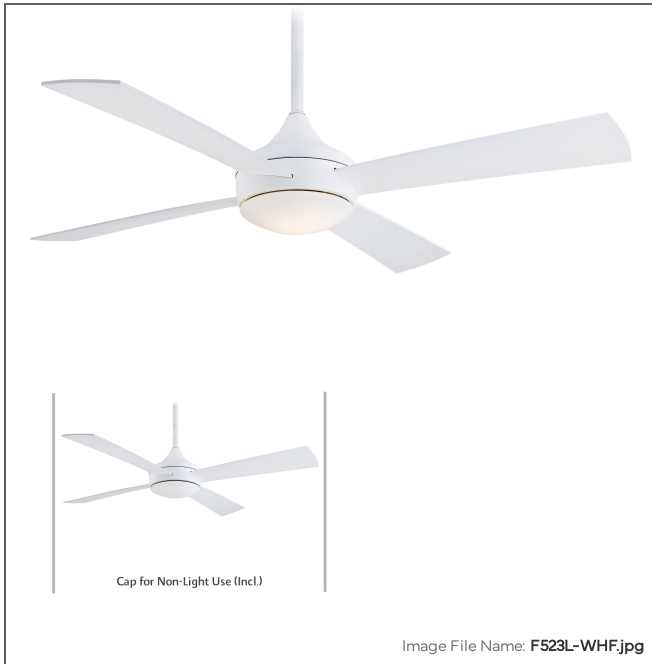

## Aluma Wet- LED 52" Ceiling Fan

Item #:	F523L-WHF
UPC Code:	706411065262
Collection:	Aluma
Category:	Interior, Exterior
Product Type:	Fan
Subtype:	Ceiling Fan
Descriptive Finish 1:	Flat White
UL Certificate:	E75795
Warranty Text:	Lifetime

### MEASUREMENTS

Length:	52
Width:	52
Height:	16.25
Product Weight:	19.18
Ceiling to Blade:	12.91
Ceiling to Lowest Point:	16.25
Downrod Included:	Yes
Downrod Length 1:	6
Downrod Width 1:	0.75
Cord Length:	80
Wire Length:	80
Blade Finish:	Flat White
Blade Material:	ABS
Slope:	Yes
Reversible Rotation:	Yes
Number of Blades:	4
Blade Pitch:	12
Blade Sweep:	52
Blade Length:	52
Reversible Blades:	No
Reverse Switch Location:	Manual Reverse
Number of Speeds:	3
Motor Size:	153x20mm
Motor Type:	AC

### GLASS

Shade Length 1:	9.25
Shade Width 1:	9.25
Shade Height 1:	2.75
Shade Finish:	Etched Opal
Shade Material:	Glass
Shade Quantity:	1