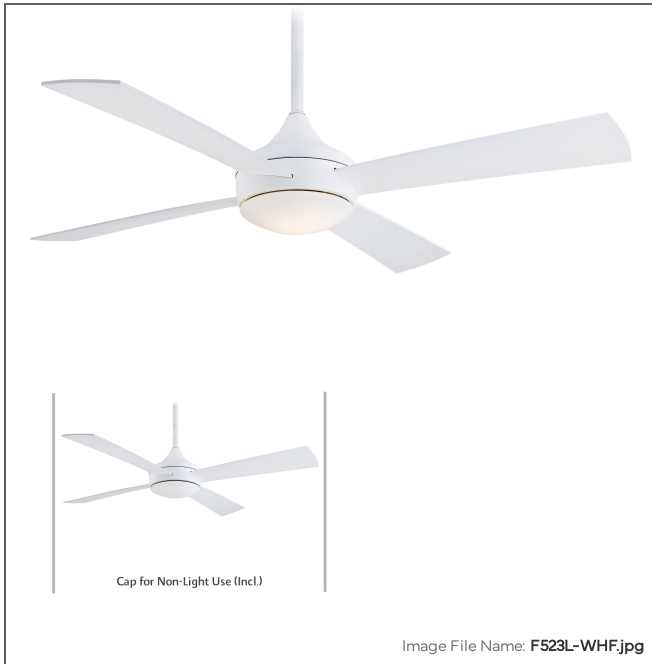

MINKA

AIRE

Aluma Wet- LED 52" Ceiling Fan

Item #:	F523L-WHF
UPC Code:	706411065262
Collection:	Aluma
Category:	Interior, Exterior
Product Type:	Fan
Subtype:	Ceiling Fan
Descriptive Finish 1:	Flat White
UL Certificate:	E75795
Environment Location:	Wet
Warranty Text:	Lifetime

Bond Compatible

LED

LED

Wet Location

UL Listed

MEASUREMENTS

Length:	52
Width:	52
Height:	16.25
Product Weight:	19.18
Ceiling to Blade:	12.91
Ceiling to Lowest Point:	16.25
Downrod Included:	Yes
Downrod Length 1:	6
Downrod Width 1:	0.75
Cord Length:	80
Wire Length:	80
Blade Finish:	Flat White
Blade Material:	ABS
Slope:	Yes
Reversible Rotation:	Yes
Number of Blades:	4
Blade Pitch:	12
Blade Sweep:	52
Blade Length:	52
Reversible Blades:	No
Reverse Switch Location:	Manual Reverse
Number of Speeds:	3
Motor Size:	153x20mm
Motor Type:	AC

	Low	L/M	Medium	M/H	High
RPM	71				162
Amps	0.22				0.44
Watts	13.16				50.02
CFM	1861				3864
CFM/Watts	141.79				77.27

LAMPING

Light Type 1:	LED
LED:	Yes
Bulb Base 1:	Integrated
Bulb Type 1:	LED
Number of Bulbs:	1
Bulb Included:	Yes
Bulb Wattage:	20
Dimmable:	Yes
Initial Lumens:	1652.25
Delivered Lumens:	905.2
Bulb Color Temperature:	3000
Color Rendering Index:	92
Rated Life Hours:	20000
Light Kit Compatible:	No
Light Kit Included:	Yes
Light Kit Adapter:	1-AC 20W LED Bulb

GLASS

Shade Length 1:	9.25
Shade Width 1:	9.25
Shade Height 1:	2.75
Shade Finish:	Etched Opal
Shade Material:	Glass
Shade Quantity:	1

SHIPPING

Cartons Per Unit:	1
Case Pack:	1
Ship Length:	24
Ship Width:	11.88
Ship Height:	10.25
Ship Weight:	22.02
Ship Volume:	1.691
Small Parcel:	Yes