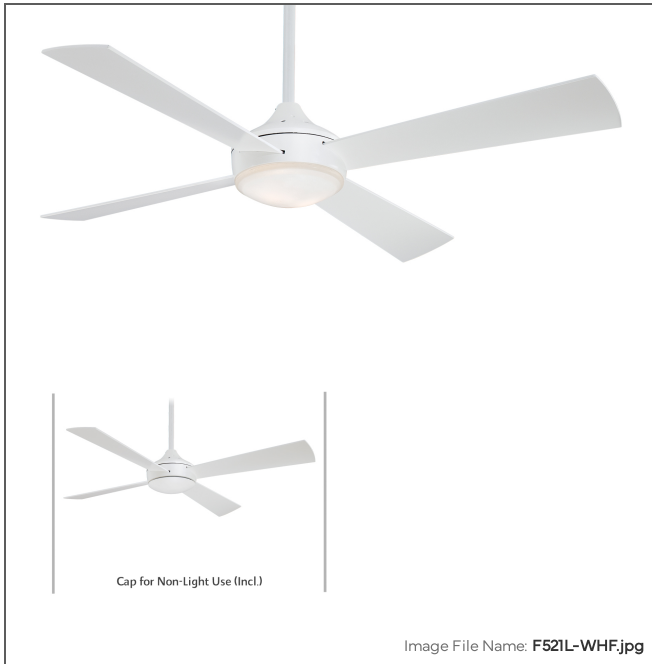

## Aluma - LED 52" Ceiling Fan

Item #:	F521L-WHF
UPC Code:	706411064807
Collection:	Aluma
Category:	Interior
Product Type:	Fan
Subtype:	Ceiling Fan
Descriptive Finish 1:	Flat White
UL Certificate:	E75795
Environment Location:	Dry
Warranty Text:	Lifetime

### MEASUREMENTS

Length:	52
Width:	52
Height:	15.75
Product Weight:	16.93
Ceiling to Blade:	12.25
Ceiling to Lowest Point:	15.75
Downrod Included:	Yes
Downrod Length 1:	6
Downrod Width 1:	0.75
Cord Length:	80
Wire Length:	80
Blade Finish:	Flat White
Blade Material:	Plywood
Slope:	Yes
Reversible Rotation:	No
Number of Blades:	4
Blade Pitch:	12
Blade Sweep:	52
Blade Length:	52
Reversible Blades:	No
Reverse Switch Location:	Manual Reverse
Number of Speeds:	4
Motor Size:	153x15mm
Motor Type:	AC

### GLASS

Shade Length 1:	9.25
Shade Width 1:	9.25
Shade Height 1:	2.75
Shade Finish:	Etched Opal
Shade Material:	Glass
Shade Quantity:	1