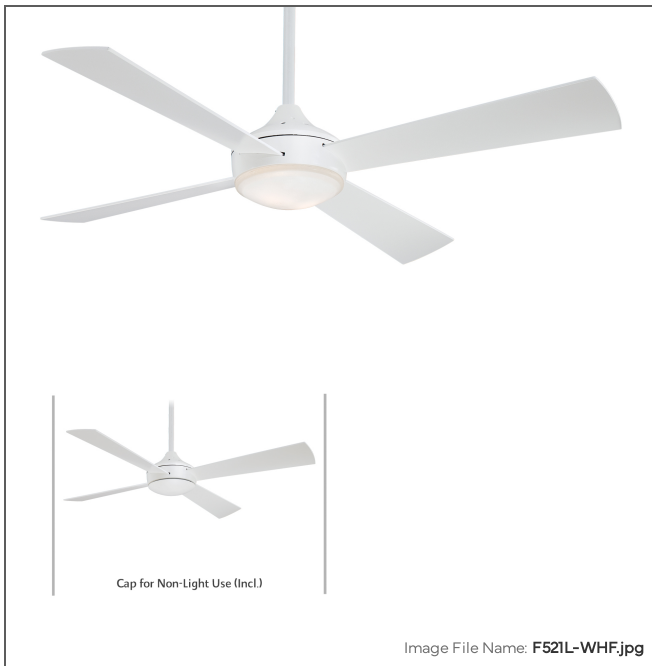

MINKA

AIRE

Aluma - LED 52" Ceiling Fan

Item #:	F521L-WHF
UPC Code:	706411064807
Collection:	Aluma
Category:	Interior
Product Type:	Fan
Subtype:	Ceiling Fan
Descriptive Finish 1:	Flat White
UL Certificate:	E75795
Warranty Text:	Lifetime

Bond Compatible

LED

LED

UL Listed

MEASUREMENTS

Length:	52
Width:	52
Height:	15.75
Product Weight:	16.93
Ceiling to Blade:	12.25
Ceiling to Lowest Point:	15.75
Downrod Included:	Yes
Downrod Length 1:	6
Downrod Width 1:	0.75
Cord Length:	80
Wire Length:	80
Blade Finish:	Flat White
Blade Material:	Plywood
Slope:	Yes
Reversible Rotation:	No
Number of Blades:	4
Blade Pitch:	12
Blade Sweep:	52
Blade Length:	52
Reversible Blades:	No
Reverse Switch Location:	Manual Reverse
Number of Speeds:	4
Motor Size:	153x15mm
Motor Type:	AC

	Low	L/M	Medium	M/H	High
RPM	56				193
Amps	0.18				0.54
Watts	713				6842
CFM	1438				5309
CFM/Watts	186.92				66.6

LAMPING

Light Type 1:	LED
LED:	Yes
Bulb Base 1:	Integrated
Bulb Type 1:	LED
Number of Bulbs:	1
Bulb Included:	Yes
Bulb Wattage:	20
Dimmable:	Yes
Initial Lumens:	1652.25
Delivered Lumens:	905.2
Bulb Color Temperature:	3000
Color Rendering Index:	92
Rated Life Hours:	25000
Light Kit Compatible:	No
Light Kit Included:	Yes
Light Kit Adapter:	1-AC 20W LED

CONTROLS

Pull Chain Control:	No
Remote Included:	No
Wall Control Included:	Yes
Wall Control SKU:	WC106L
Integrated Smart Control:	No
Compatible Smart Control:	BD-1000

GLASS

Shade Length 1:	9.25
Shade Width 1:	9.25
Shade Height 1:	2.75
Shade Finish:	Etched Opal
Shade Material:	Glass
Shade Quantity:	1