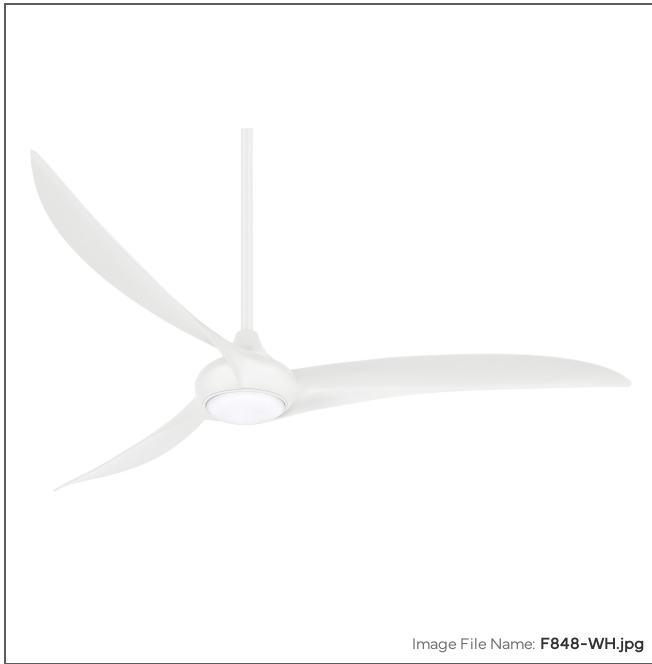

MINKA

AIRE

Light Wave - LED 65" Ceiling Fan

Item #:	F848-WH
UPC Code:	706411066627
Collection:	Light Wave 65
Category:	Interior
Product Type:	Fan
Subtype:	Ceiling Fan
Descriptive Finish 1:	White
ETL Certificate:	4000048
Patents:	U.S. Patent(s): D750,213
Warranty Text:	Limited

Bond Compatible

LED

LED

ETL Listed

MEASUREMENTS

Length:	65
Width:	65
Height:	15.75
Product Weight:	19.25
Ceiling to Blade:	9.5
Ceiling to Lowest Point:	15.75
Downrod Included:	Yes
Downrod Length 1:	6
Downrod Width 1:	0.75
Cord Length:	80
Wire Length:	80
Blade Finish:	White
Blade Material:	ABS
Slope:	Yes
Reversible Rotation:	Yes
Number of Blades:	3
Blade Sweep:	65
Blade Length:	65
Reversible Blades:	No
Reverse Switch Location:	Manual Reverse
Number of Speeds:	3
Motor Size:	188x20mm
Motor Type:	AC

	Low	L/M	Medium	M/H	High
RPM	48				121
Amps	0.29				0.7
Watts	14.64				83.63
CFM	1280				5718
CFM/Watts	8743				68.37

LAMPING

Light Type 1:	LED
LED:	Yes
Bulb Base 1:	Integrated
Bulb Type 1:	Integrated LED
Number of Bulbs:	1
Bulb Included:	Yes
Bulb Wattage:	26
Dimmable:	Yes
Initial Lumens:	2251.5
Delivered Lumens:	1883.1
Bulb Color Temperature:	3000
Color Rendering Index:	93
Rated Life Hours:	50000
Light Kit Compatible:	No
Light Kit Included:	Yes
Light Kit Adapter:	PARA 30W T24 LED Module

GLASS

Shade Length 1:	7
Shade Width 1:	7
Shade Height 1:	1.5
Shade Finish:	Frosted White
Shade Material:	PC Lens
Shade Quantity:	1

SHIPPING

Cartons Per Unit:	1
Case Pack:	1
Ship Length:	39
Ship Width:	14
Ship Height:	9.88
Ship Weight:	27.39
Ship Volume:	3.122
Small Parcel:	Yes