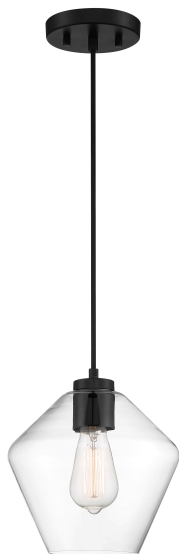

## Clarity - 1 Light Pendant

Item #:	2337-66A
UPC Code:	747396116945
Collection:	Clarity
Category:	Interior
Product Type:	Pendant
Subtype:	Pendant
Descriptive Finish 1:	Coal Black
ETL Certificate:	4000164

Damp Location

ETL Listed

Image File Name: 2337-66A.jpg

### MEASUREMENTS

Length:	8.63
Width:	8.63
Height:	9.63
Product Weight:	2.23
Canopy Plate Diameter:	5.13
Canopy Plate Length:	5.13
Canopy Plate Width:	5.13
Canopy Plate Height:	0.75
Min Overall Height:	14.38
Max Overall Height:	130.38
Cord Length:	120
Wire Length:	120
Hardware Included:	No
Safety Cable Included:	No
Height Adjustable:	Yes
Slope:	Yes

### GLASS

Shade Width 1:	8.63
Shade Height 1:	8.58
Shade Finish:	Clear
Shade Material:	Glass
Shade Quantity:	1
Shade SKU 1:	G2337