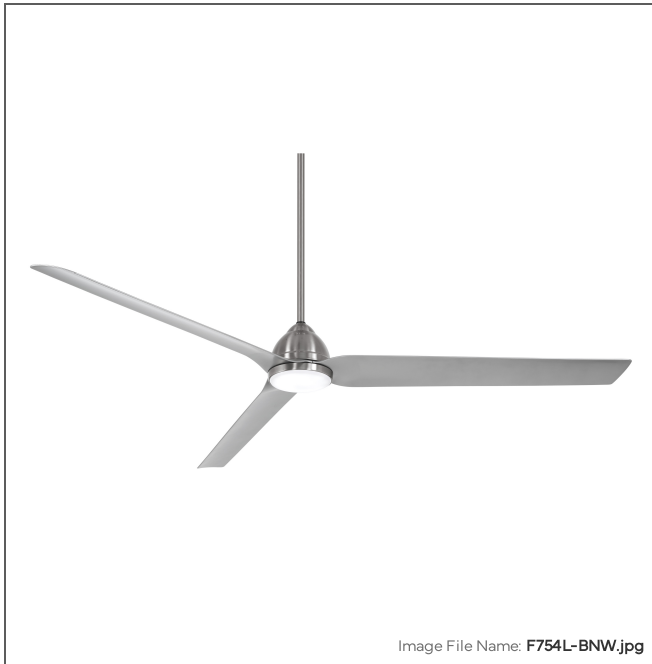

## Java Xtreme - 84" LED Ceiling Fan

Item #: F754L-BNW

Integrated Smart Control

UPC Code: 706411068492

Collection: Java

Category: Interior, Exterior

Product Type: Fan

Subtype: Ceiling Fan

Descriptive Finish 1: Brushed Nickel Wet

ETL Certificate: 3064964

LED

LED

Wet Location

ETL Listed

### MEASUREMENTS

Width:	84
Height:	15.5
Product Weight:	18.3
Ceiling to Blade:	11
Ceiling to Lowest Point:	15.5
Downrod Included:	Yes
Downrod Length 1:	6
Downrod Width 1:	0.75
Cord Length:	80
Wire Length:	80
Blade Finish:	Silver
Blade Material:	ABS
Slope:	Yes
Reversible Rotation:	Yes
Number of Blades:	3
Blade Pitch:	16
Blade Sweep:	84
Blade Length:	84
Reversible Blades:	No
Number of Speeds:	6
Motor Size:	120x25mm
Motor Type:	DC