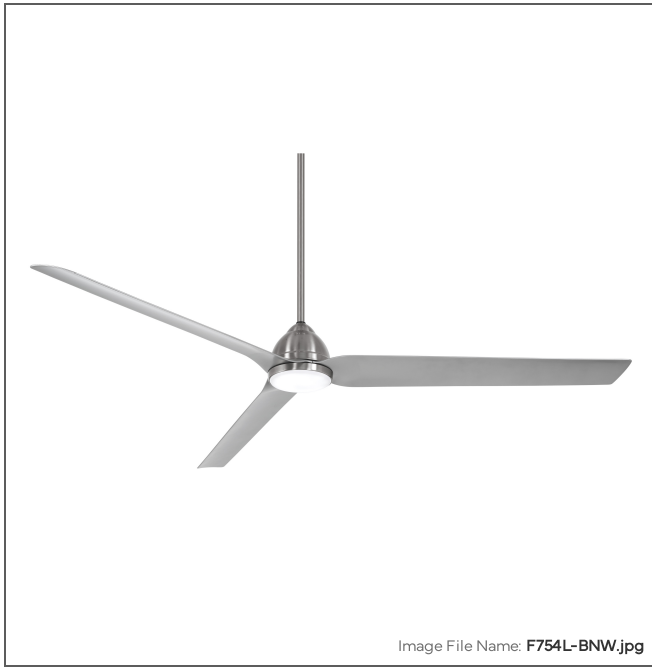

## Java Xtreme - 84" LED Ceiling Fan

Item #: F754L-BNW

UPC Code: 706411068492

Collection: Java Xtreme

Category: Interior, Exterior

Product Type: Fan

Subtype: Ceiling Fan

Descriptive Finish 1: Brushed Nickel Wet

### MEASUREMENTS

Width:	84
Height:	15.5
Product Weight:	18.3
Ceiling to Blade:	11
Ceiling to Lowest Point:	15.5
Downrod Included:	Yes
Downrod Length 1:	6
Downrod Width 1:	0.75
Cord Length:	80
Wire Length:	80
Blade Finish:	Silver
Slope:	Yes
Reversible Rotation:	Yes
Number of Blades:	3
Blade Pitch:	16
Blade Sweep:	84
Blade Length:	84
Reversible Blades:	No
Number of Speeds:	6
Motor Size:	120x25mm
Motor Type:	DC