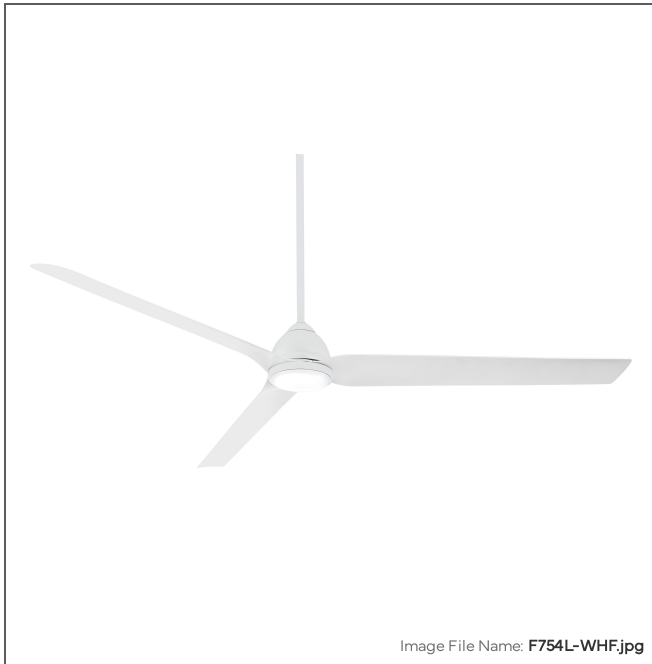

MINKA

AIRE

Java Xtreme - 84" LED Ceiling Fan

Item #:	F754L-WHF	Integrated Smart Control
UPC Code:	706411068508	
Collection:	Java	
Category:	Interior, Exterior	
Product Type:	Fan	
Subtype:	Ceiling Fan	
Descriptive Finish 1:	Flat White	
ETL Certificate:	3064964	

LED

LED

Wet Location

ETL Listed

MEASUREMENTS

Width:	84
Height:	15.5
Product Weight:	18.3
Ceiling to Blade:	11
Ceiling to Lowest Point:	15.5
Downrod Included:	Yes
Downrod Length 1:	6
Downrod Width 1:	0.75
Cord Length:	80
Wire Length:	80
Blade Finish:	Flat White
Blade Material:	ABS
Slope:	Yes
Reversible Rotation:	Yes
Number of Blades:	3
Blade Pitch:	16
Blade Sweep:	84
Blade Length:	84
Reversible Blades:	No
Number of Speeds:	6
Motor Size:	120x25mm
Motor Type:	DC

CONTROLS

Pull Chain Control:	No
Remote Included:	Yes
Remote Control SKU:	RC1000
Wall Control Included:	No
Compatible Wall Controls:	WC1000
Integrated Smart Control:	Yes
Smart Control Brand:	Bond

GLASS

Shade Finish:	Etched
Shade Material:	Polycarbonate Lens
Shade Quantity:	1