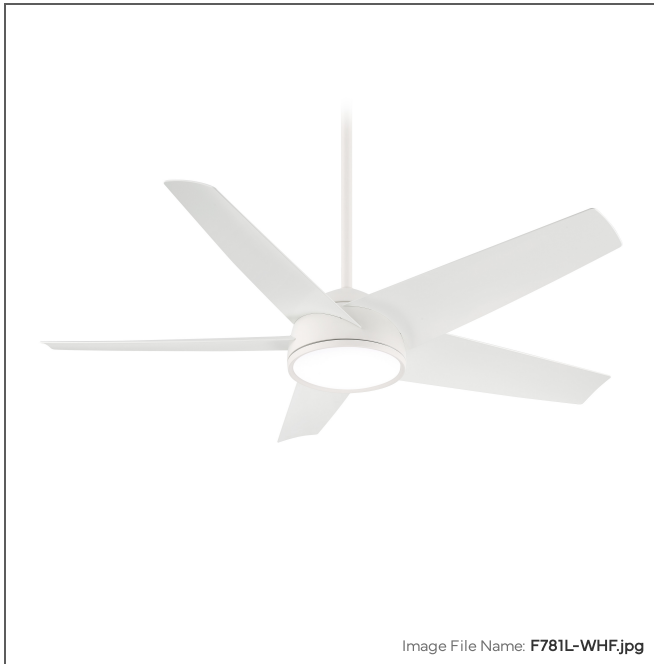

## Chubby - LED 58" Smart Ceiling Fan

Item #:	F781L-WHF
UPC Code:	706411068478
Collection:	Chubby
Category:	Interior, Exterior
Product Type:	Fan
Subtype:	Ceiling Fan
Descriptive Finish 1:	Flat White
ETL Certificate:	9064964

### MEASUREMENTS

Width:	58
Height:	14.13
Product Weight:	20.72
Ceiling to Blade:	10
Ceiling to Lowest Point:	14.13
Downrod Included:	Yes
Downrod Length 1:	6
Downrod Width 1:	0.75
Cord Length:	80
Wire Length:	80
Blade Finish:	Flat White
Blade Material:	ABS
Slope:	Yes
Reversible Rotation:	No
Number of Blades:	5
Blade Pitch:	18
Blade Sweep:	58
Blade Length:	58
Reversible Blades:	No
Number of Speeds:	6
Motor Size:	120x25mm
Motor Type:	DC

### GLASS

Shade Finish:	Etched Lens
Shade Material:	PC