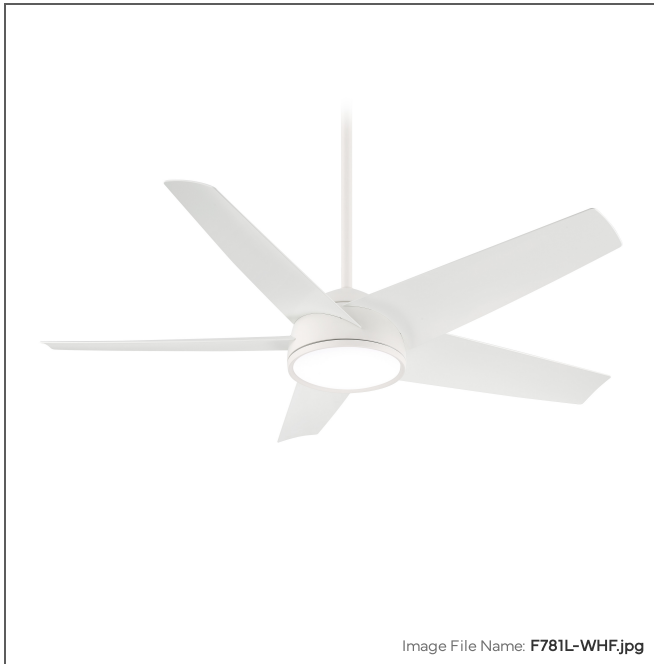

MINKA

AIRE

Chubby - LED 58" Smart Ceiling Fan

Item #:	F781L-WHF	Integrated Smart Control
UPC Code:	706411068478	
Collection:	Chubby	
Category:	Interior, Exterior	
Product Type:	Fan	
Subtype:	Ceiling Fan	
Descriptive Finish 1:	Flat White	
ETL Certificate:	9064964	

LED

LED

Wet Location

ETL Listed

MEASUREMENTS

Width:	58
Height:	14.13
Product Weight:	20.72
Ceiling to Blade:	10
Ceiling to Lowest Point:	14.13
Downrod Included:	Yes
Downrod Length 1:	6
Downrod Width 1:	0.75
Cord Length:	80
Wire Length:	80
Blade Finish:	Flat White
Blade Material:	ABS
Slope:	Yes
Reversible Rotation:	No
Number of Blades:	5
Blade Pitch:	18
Blade Sweep:	58
Blade Length:	58
Reversible Blades:	No
Number of Speeds:	6
Motor Size:	120x25mm
Motor Type:	DC

CONTROLS

Pull Chain Control:	No
Remote Included:	Yes
Remote Control SKU:	RC1000
Wall Control Included:	No
Compatible Wall Controls:	WC1000
Integrated Smart Control:	Yes
Smart Control Brand:	Bond

GLASS

Shade Finish:	Etched Lens
Shade Material:	PC