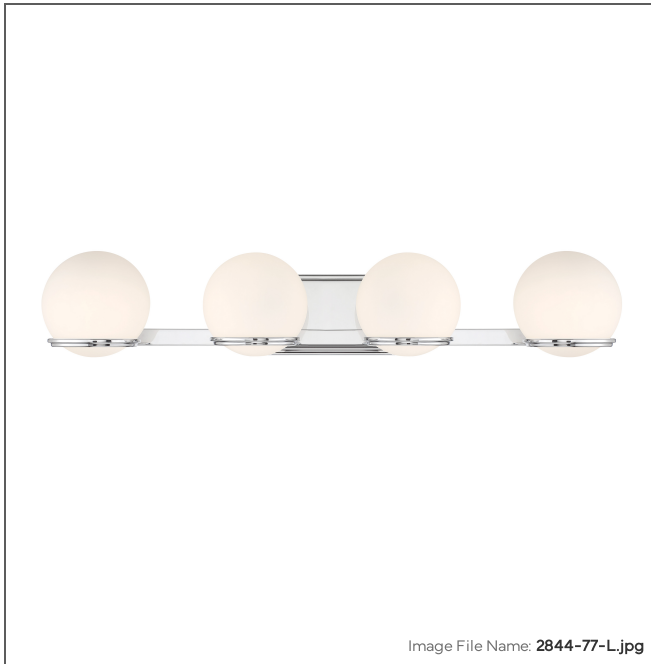

Hollywood Nights - LED 4 Light Bath

Item #:	2844-77-L
UPC Code:	747396121994
Collection:	Hollywood Nights
Category:	Interior
Product Type:	Bath Light
Subtype:	Vanity
Descriptive Finish 1:	Chrome
ETL Certificate:	3057374

LED

LED

Damp Location

Title 24

ETL Listed

Image File Name: 2844-77-L.jpg

MEASUREMENTS

Width:	32.00
Height:	5.75
Extension:	7.38
Product Weight:	6.02
Backplate Length:	0.88
Backplate Width:	7.25
Backplate Height:	4.75
Center to Bottom of Fixture:	2.88
Center to Top of Fixture:	2.88
Cord Length:	7
Wire Length:	7
Hardware Included:	No
Safety Cable Included:	No
Height Adjustable:	No
Slope:	No

LAMPING

Light Type 1:	LED
LED:	Yes
Bulb Base 1:	Integrated
Bulb Type 1:	Integrated LED
Bulb Included:	No
Bulb Wattage:	8
Dimmable:	Yes
Initial Lumens:	2847.7
Delivered Lumens:	2224.9
Color Rendering Index:	92
Rated Life Hours:	30000
Photo Cell Included:	No
Uplight:	No
Reverse Capable:	No
Balancing Kit Included:	No
Light Cap Included:	No

GLASS

Shade Width 1:	5.75
Shade Height 1:	5.50
Shade Finish:	Etched Opal Glass
Shade Material:	Glass
Shade Quantity:	4
Shade SKU 1:	G2843

SHIPPING

Cartons Per Unit:	1
Case Pack:	1
Ship Length:	34.63
Ship Width:	11.88
Ship Height:	9.00
Ship Weight:	9.88
Ship Volume:	2.143
Small Parcel:	Yes