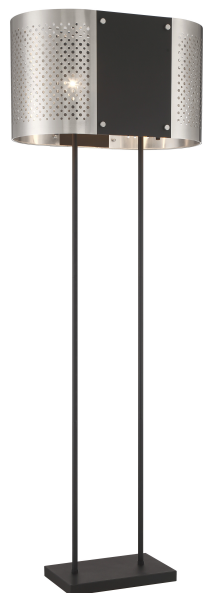

## Noho - 2 Light Floor Lamp

Item #:	P5534-420
UPC Code:	844349033370
Collection:	Noho
Category:	Interior
Product Type:	Lamp
Subtype:	Floor Lamp
Descriptive Finish 1:	Brushed Nickel With Sand Coal Highlights
ETL Certificate:	3057374
Environment Location:	Dry

Title 20

ETL Listed

Image File Name: P5534-420.jpg

### MEASUREMENTS

Width:	22
Height:	62.5
Extension:	13.88
Product Weight:	34.68
Cord Length:	144
Wire Length:	144
Hardware Included:	No
Safety Cable Included:	No
Height Adjustable:	No
Slope:	No

### GLASS

Shade Length 1:	13.88
Shade Width 1:	22
Shade Height 1:	12.5
Shade Finish:	Brushed Nickel with Sand Coal
Shade Material:	Steel
Shade Quantity:	1
Shade SKU 1:	PS5534